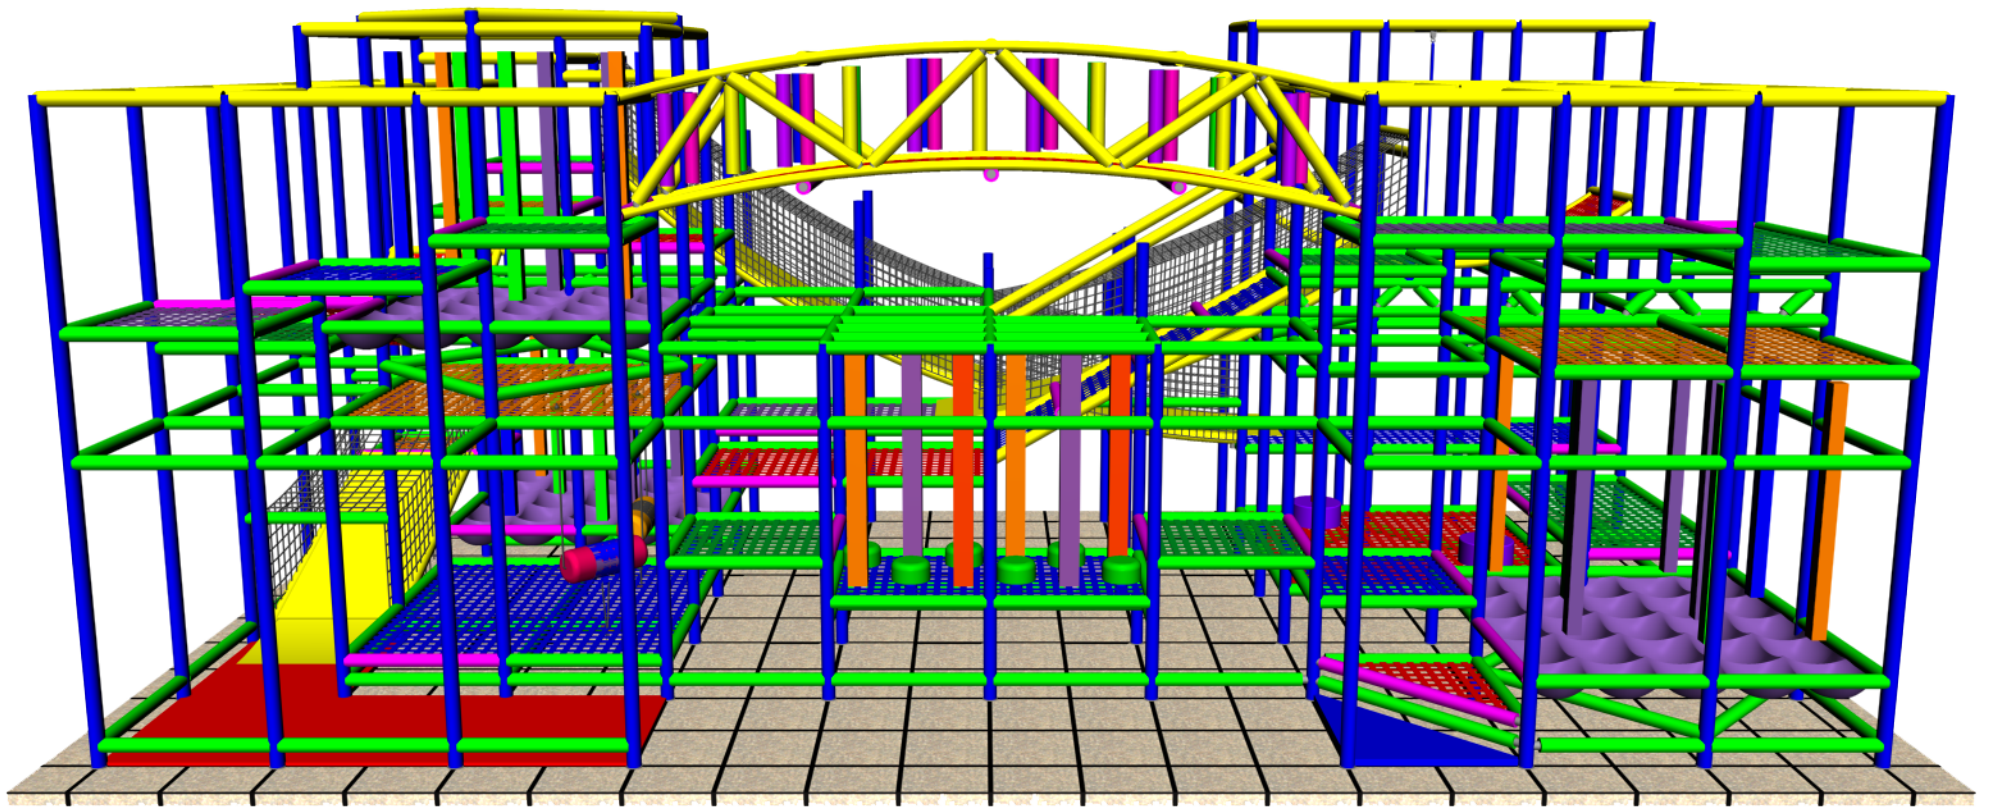

Note: variety of color selections available for platforms, post foam, mats and covers

Renderings are for illustration purposes only. Actual product may vary in appearance. Not Shown but included: No-Climb containment netting.

PLAYSMART™
40'-5" x 20'-5" x 16'-10" tall

Tot Entrance

Main Entrance

PLAYSMART™

PLAYSMART™

PLAYSMART™

PLAYSMART™

EVENTS

- 20' Double Slide
- 12' Double Slide
- 16' Stalagbag Arch
- 2 - Kangaroo Rooms
- 2 - Stand & Spins
- Frog Hop
- 2 - Pull Swings
- 8' Ramp
- Tot Slide
- Tot Kangaroo Room
- Tot Rodeo Rider Room