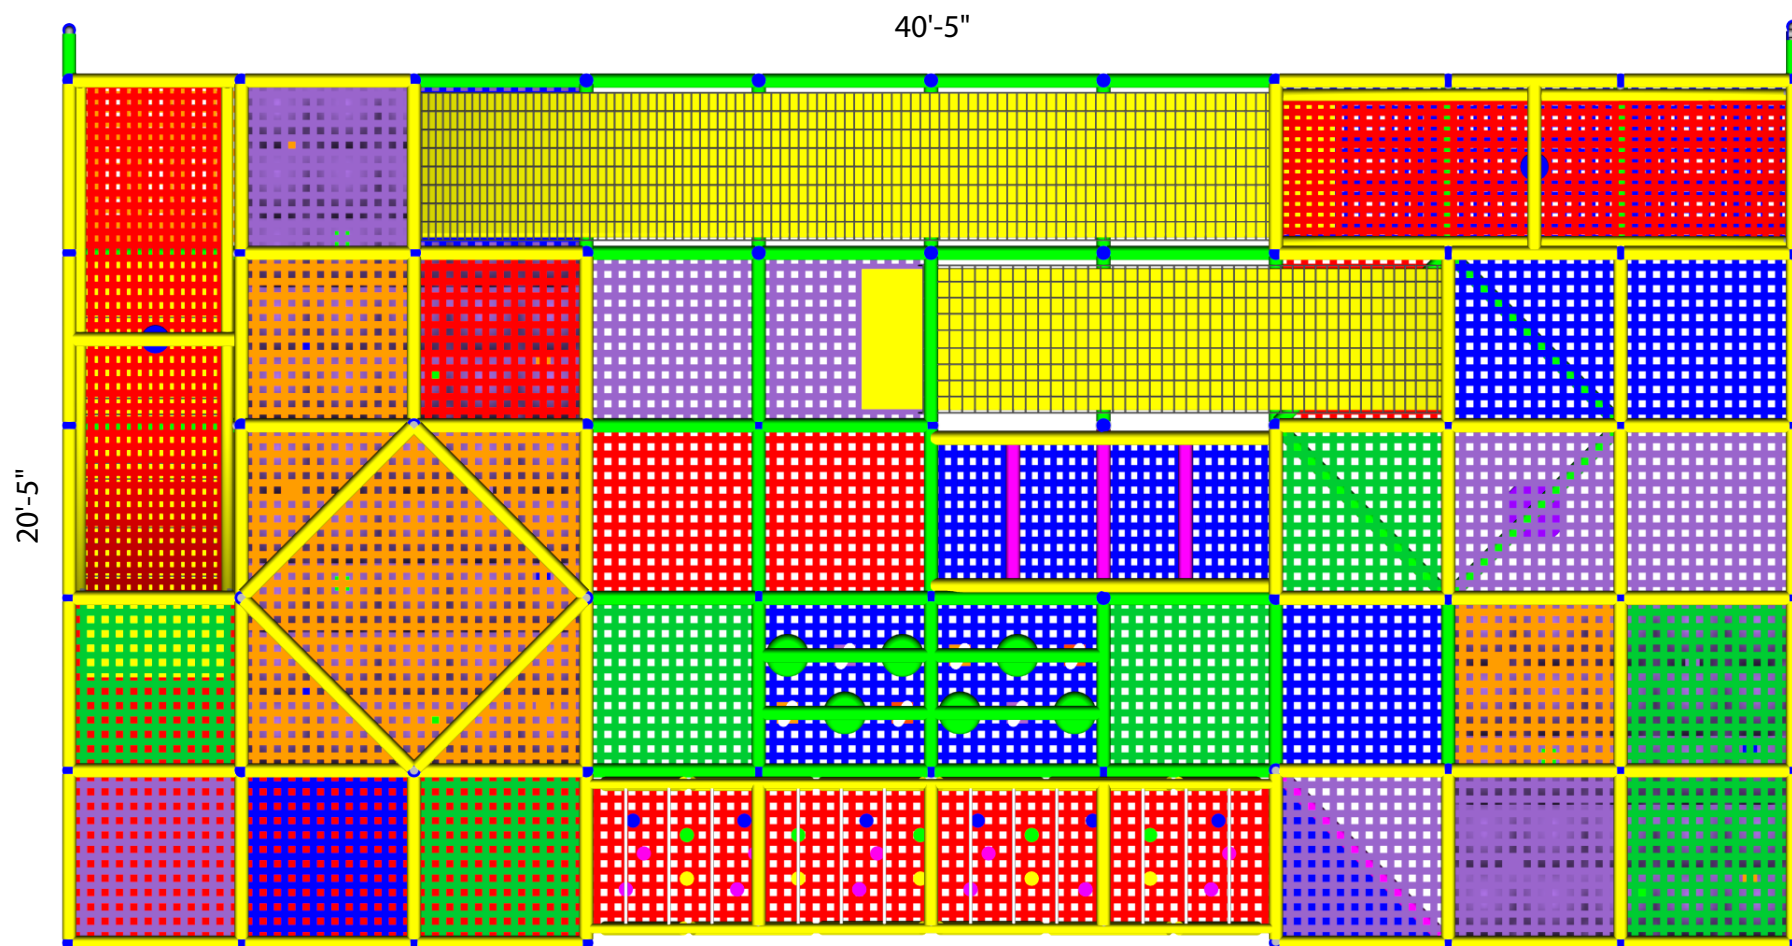

Note: variety of color selections available for platforms, post foam, mats and covers

Renderings are for illustration purposes only. Actual product may vary in appearance. Not Shown but included: No-Climb containment netting.

PLAYSMART™
40'-5" x 20'-5" x 16'-10" tall

Tot Entrance

Main Entrance

PLAYSMART™

PLAYSMART™

PLAYSMART™

PLAYSMART™

EVENTS

- 20' Double Slide
- 12' Double Slide
- 16' Stalagbag Arch
- 2 - Kangaroo Rooms
- 2 - Stand & Spins
- Frog Hop
- 2 - Pull Swings
- 8' Ramp
- Tot Slide
- Tot Kangaroo Room
- Tot Rodeo Rider Room