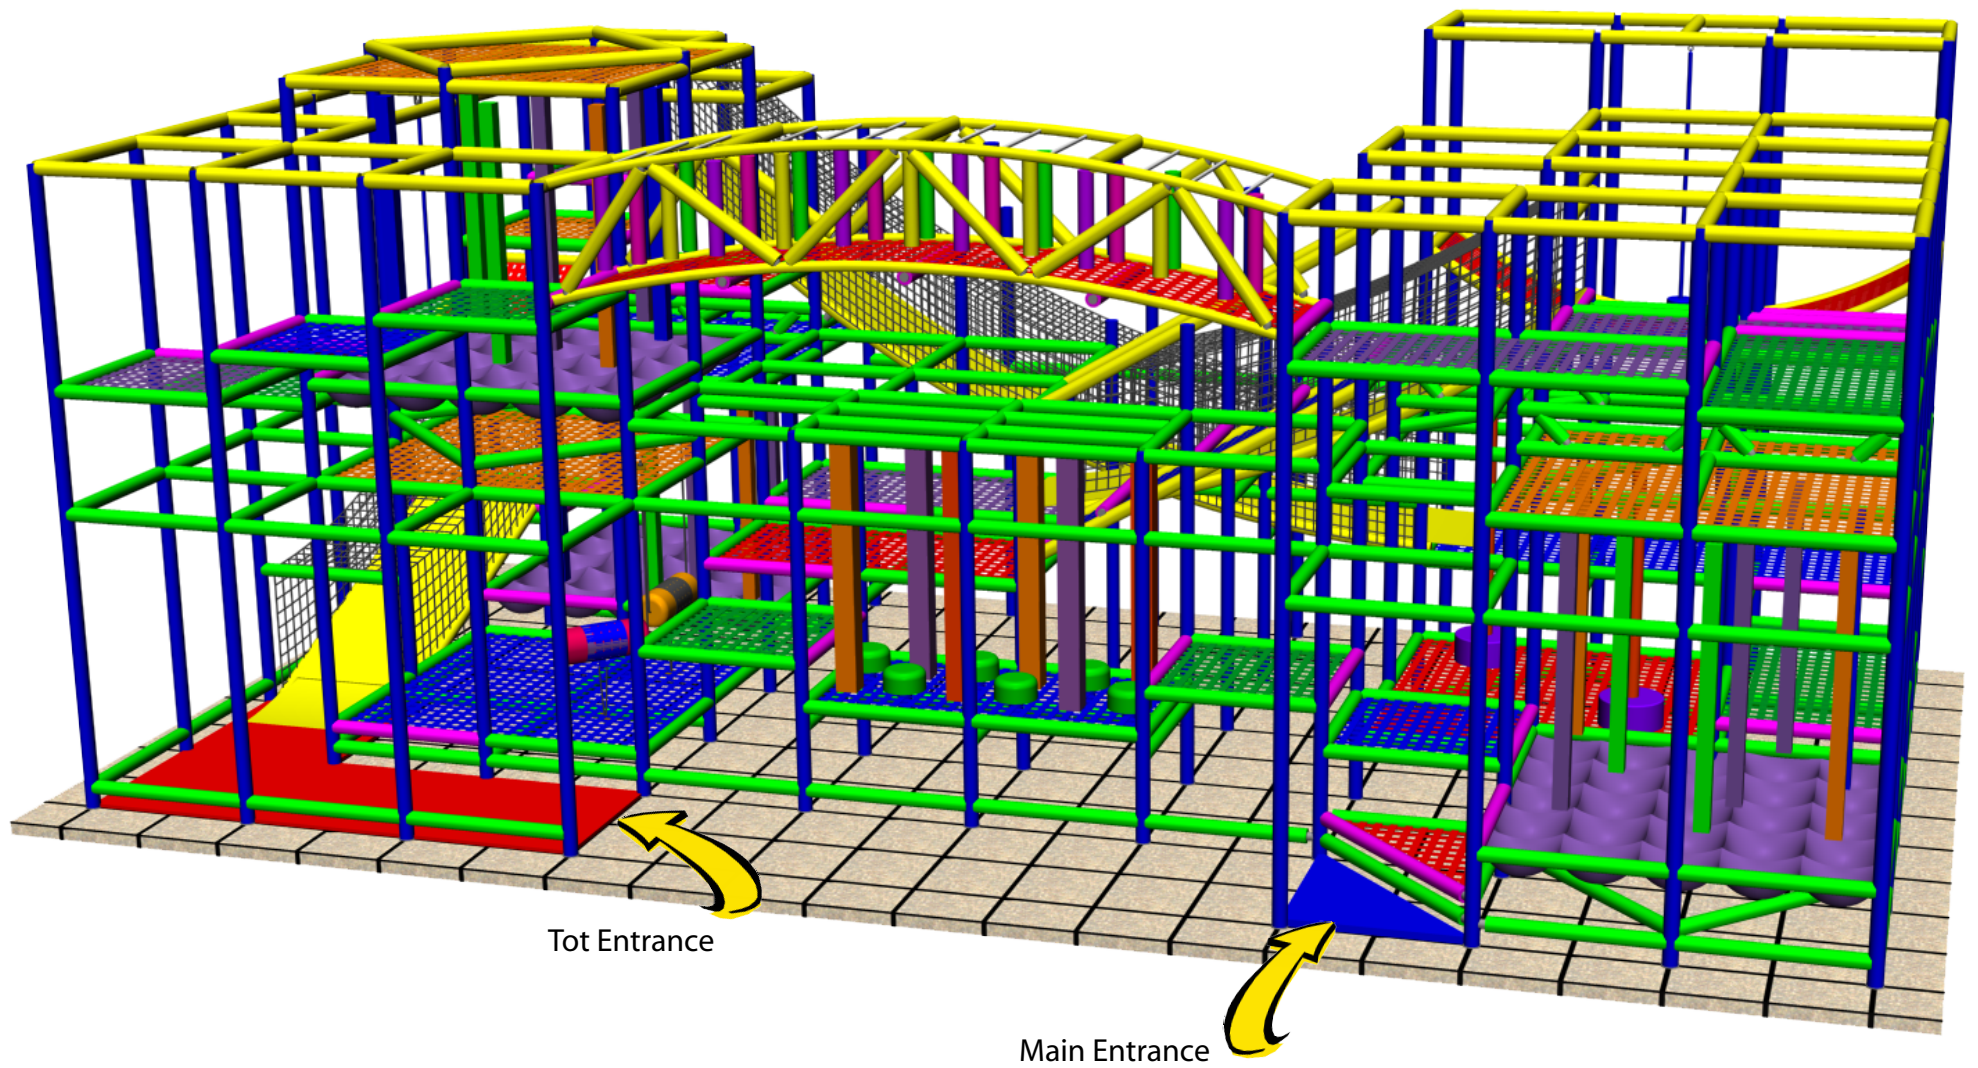

Note: variety of color selections available for platforms, post foam, mats and covers

Renderings are for illustration purposes only. Actual product may vary in appearance. Not Shown but included: No-Climb containment netting.

PLAYSMART™
40'-5" x 20'-5" x 16'-10" tall

Tot Entrance

Main Entrance

PLAYSMART™

PLAYSMART™

PLAYSMART™

PLAYSMART™

EVENTS

- 20' Double Slide
- 12' Double Slide
- 16' Stalagbag Arch
- 2 - Kangaroo Rooms
- 2 - Stand & Spins
- Frog Hop
- 2 - Pull Swings
- 8' Ramp
- Tot Slide
- Tot Kangaroo Room
- Tot Rodeo Rider Room