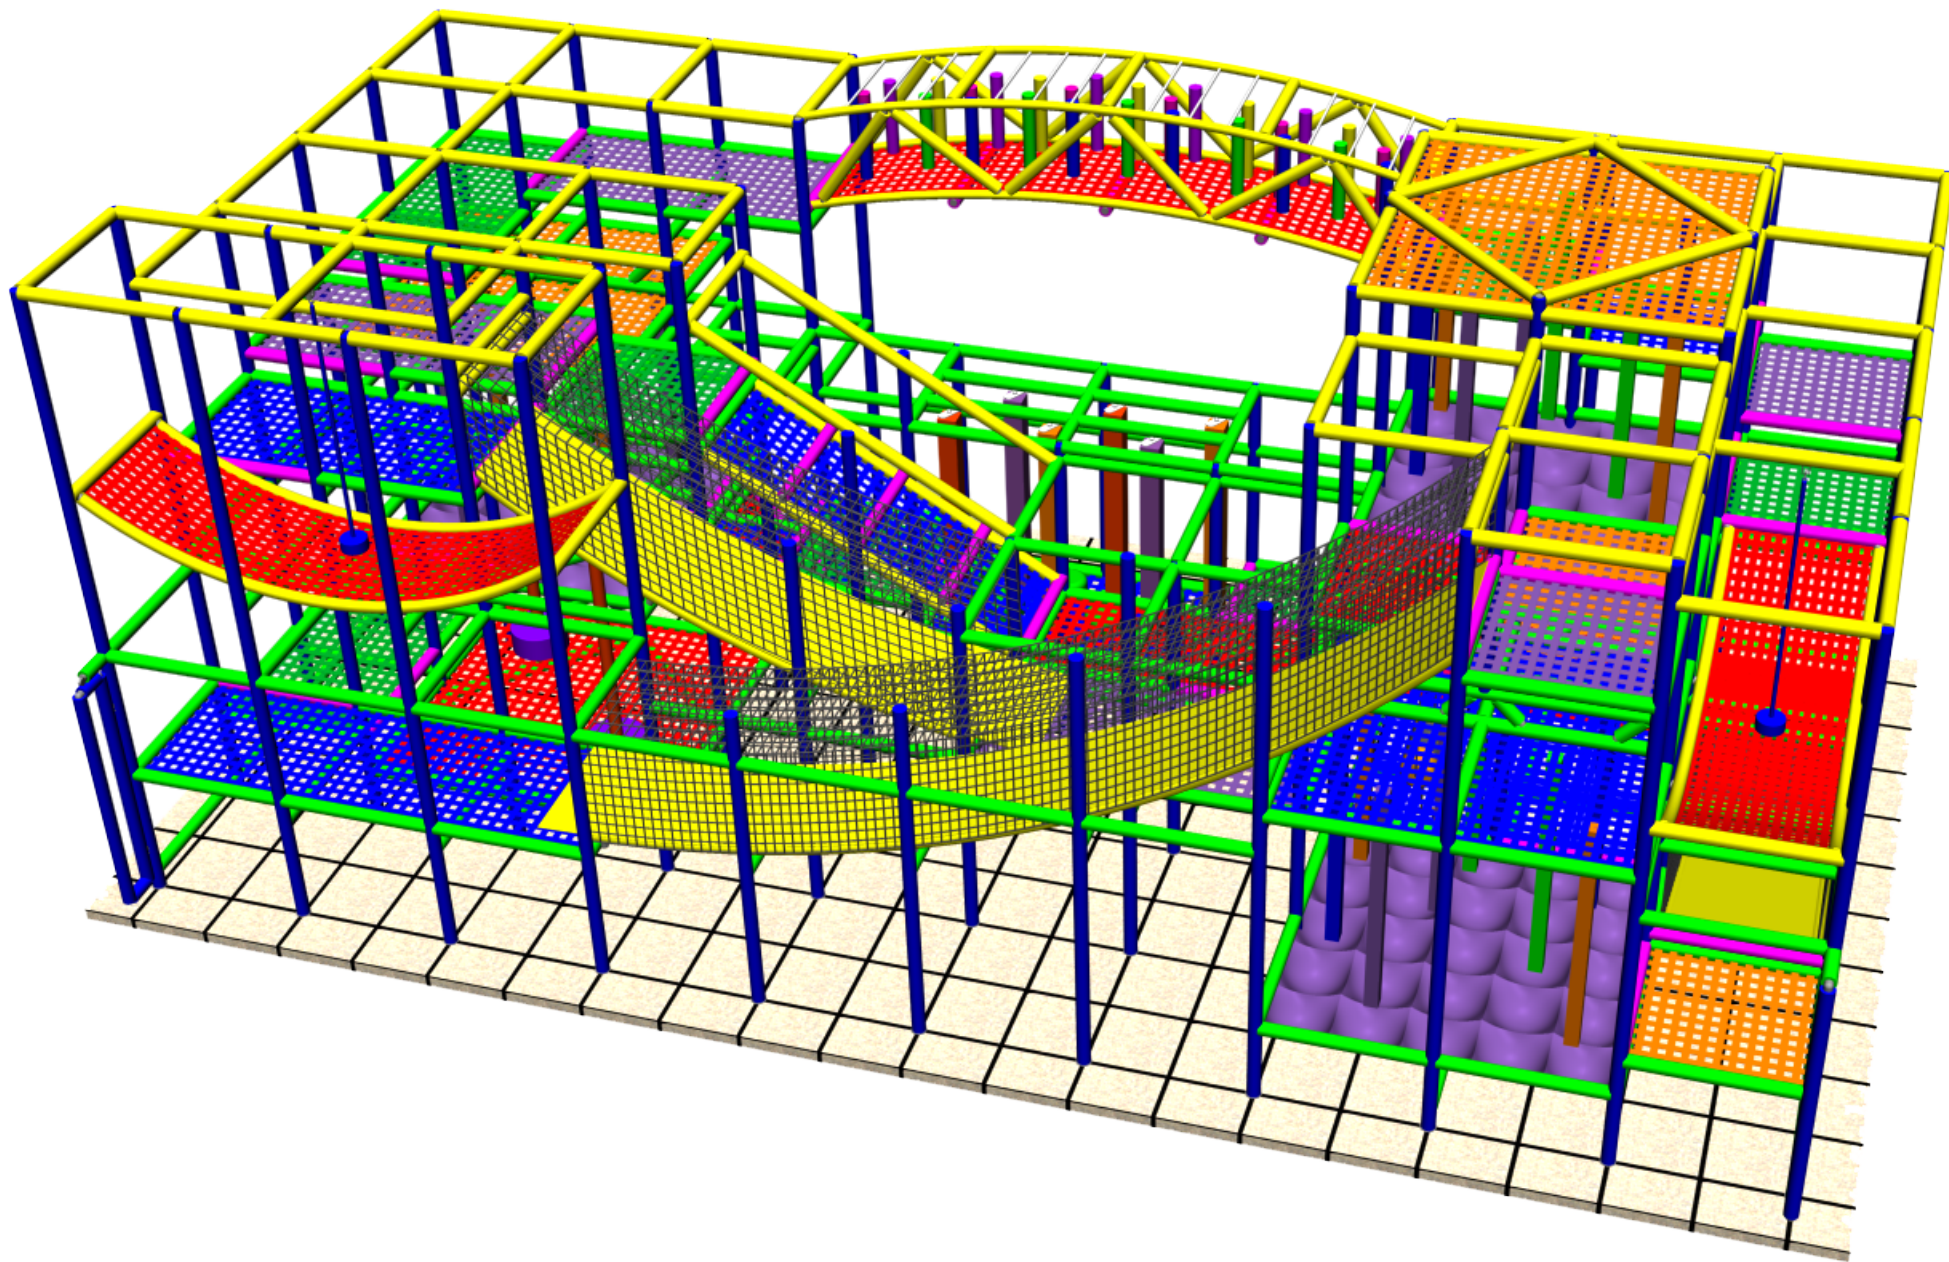

Note: variety of color selections available for platforms, post foam, mats and covers

Renderings are for illustration purposes only. Actual product may vary in appearance. Not Shown but included: No-Climb containment netting.

PLAYSMART™
40'-5" x 20'-5" x 16'-10" tall

Tot Entrance

Main Entrance

PLAYSMART™

PLAYSMART™

PLAYSMART™

PLAYSMART™

EVENTS

- 20' Double Slide
- 12' Double Slide
- 16' Stalagbag Arch
- 2 - Kangaroo Rooms
- 2 - Stand & Spins
- Frog Hop
- 2 - Pull Swings
- 8' Ramp
- Tot Slide
- Tot Kangaroo Room
- Tot Rodeo Rider Room