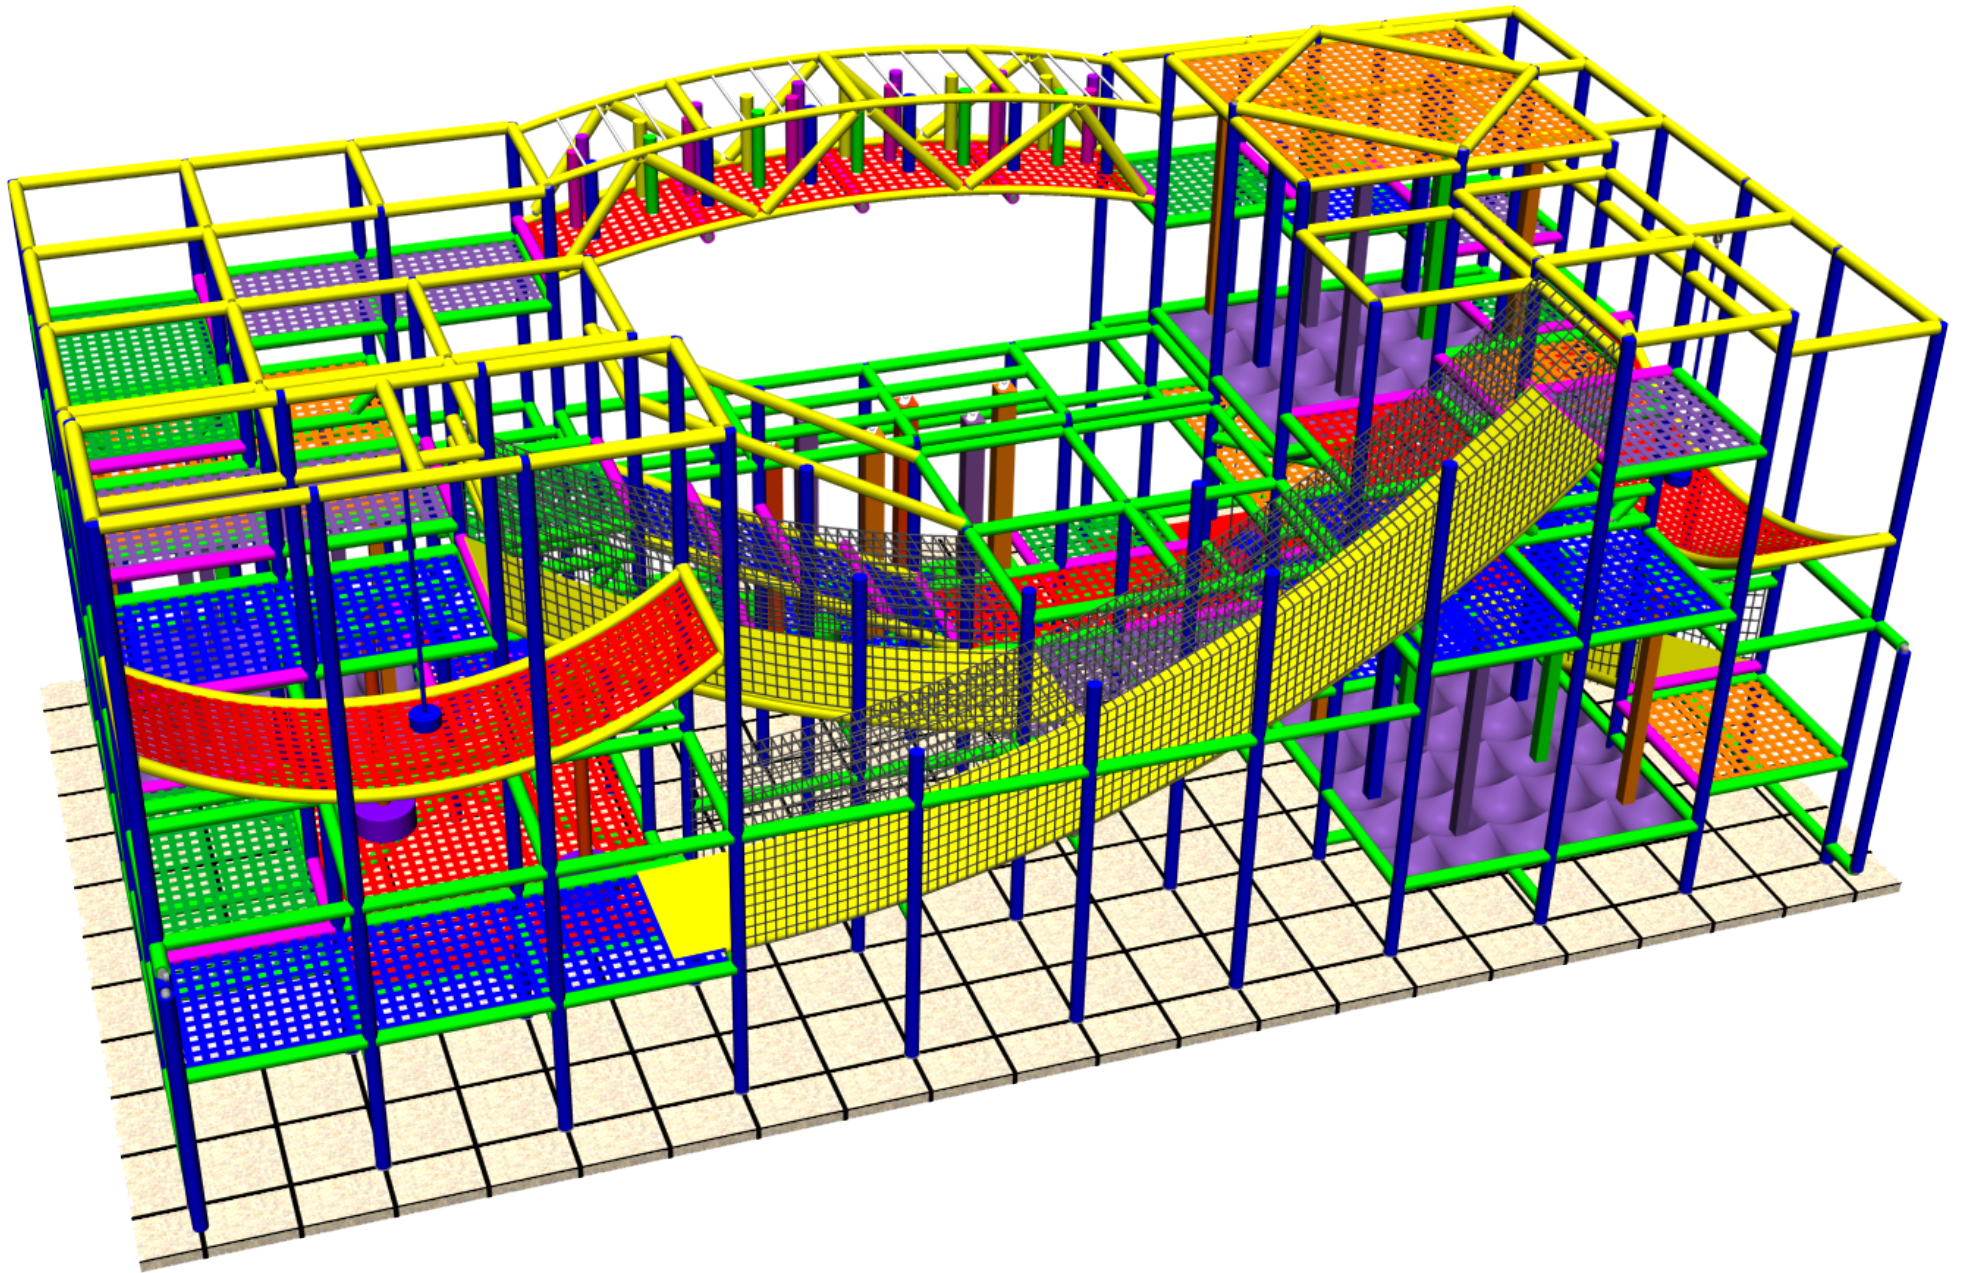

Note: variety of color selections available for platforms, post foam, mats and covers

Renderings are for illustration purposes only. Actual product may vary in appearance. Not Shown but included: No-Climb containment netting.

PLAYSMART™
40'-5" x 20'-5" x 16'-10" tall

Tot Entrance

Main Entrance

PLAYSMART™

PLAYSMART™

PLAYSMART™

PLAYSMART™

EVENTS

- 20' Double Slide
- 12' Double Slide
- 16' Stalagbag Arch
- 2 - Kangaroo Rooms
- 2 - Stand & Spins
- Frog Hop
- 2 - Pull Swings
- 8' Ramp
- Tot Slide
- Tot Kangaroo Room
- Tot Rodeo Rider Room