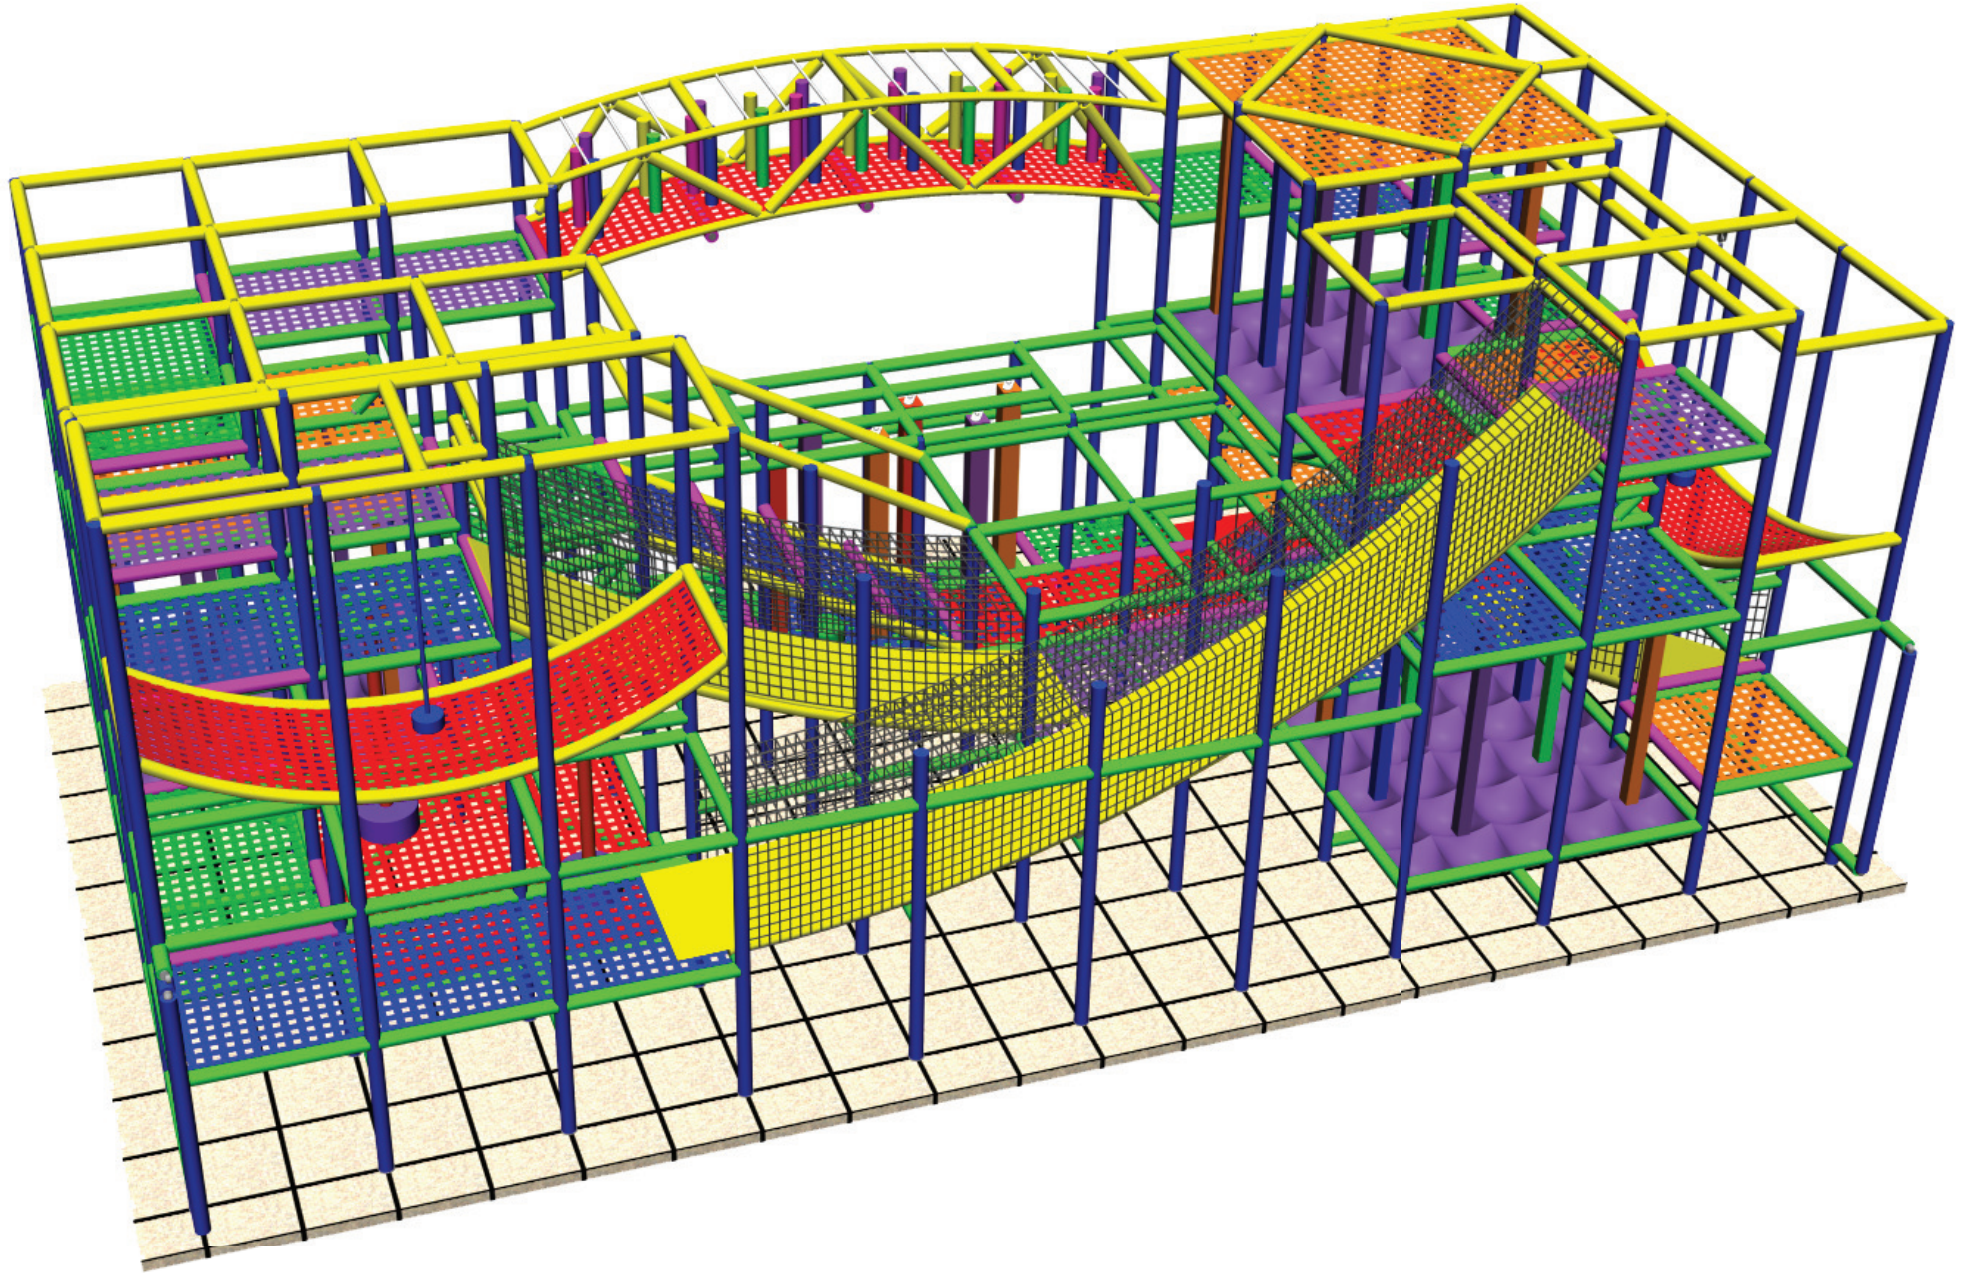

**Note:** variety of color selections available for platforms, post foam, mats and covers

Renderings are for illustration purposes only. Actual product may vary in appearance. Not Shown but included: No-Climb containment netting.

**PLAYSMART**™  
40'-5" x 20'-5" x 16'-10" tall

Tot Entrance

Main Entrance

PLAYSMART™

PLAYSMART™

PLAYSMART™

PLAYSMART™

**EVENTS**

- 20' Double Slide
- 12' Double Slide
- 16' Stalagbag Arch
- 2 - Kangaroo Rooms
- 2 - Stand & Spins
- Frog Hop
- 2 - Pull Swings
- 8' Ramp
- Tot Slide
- Tot Kangaroo Room
- Tot Rodeo Rider Room