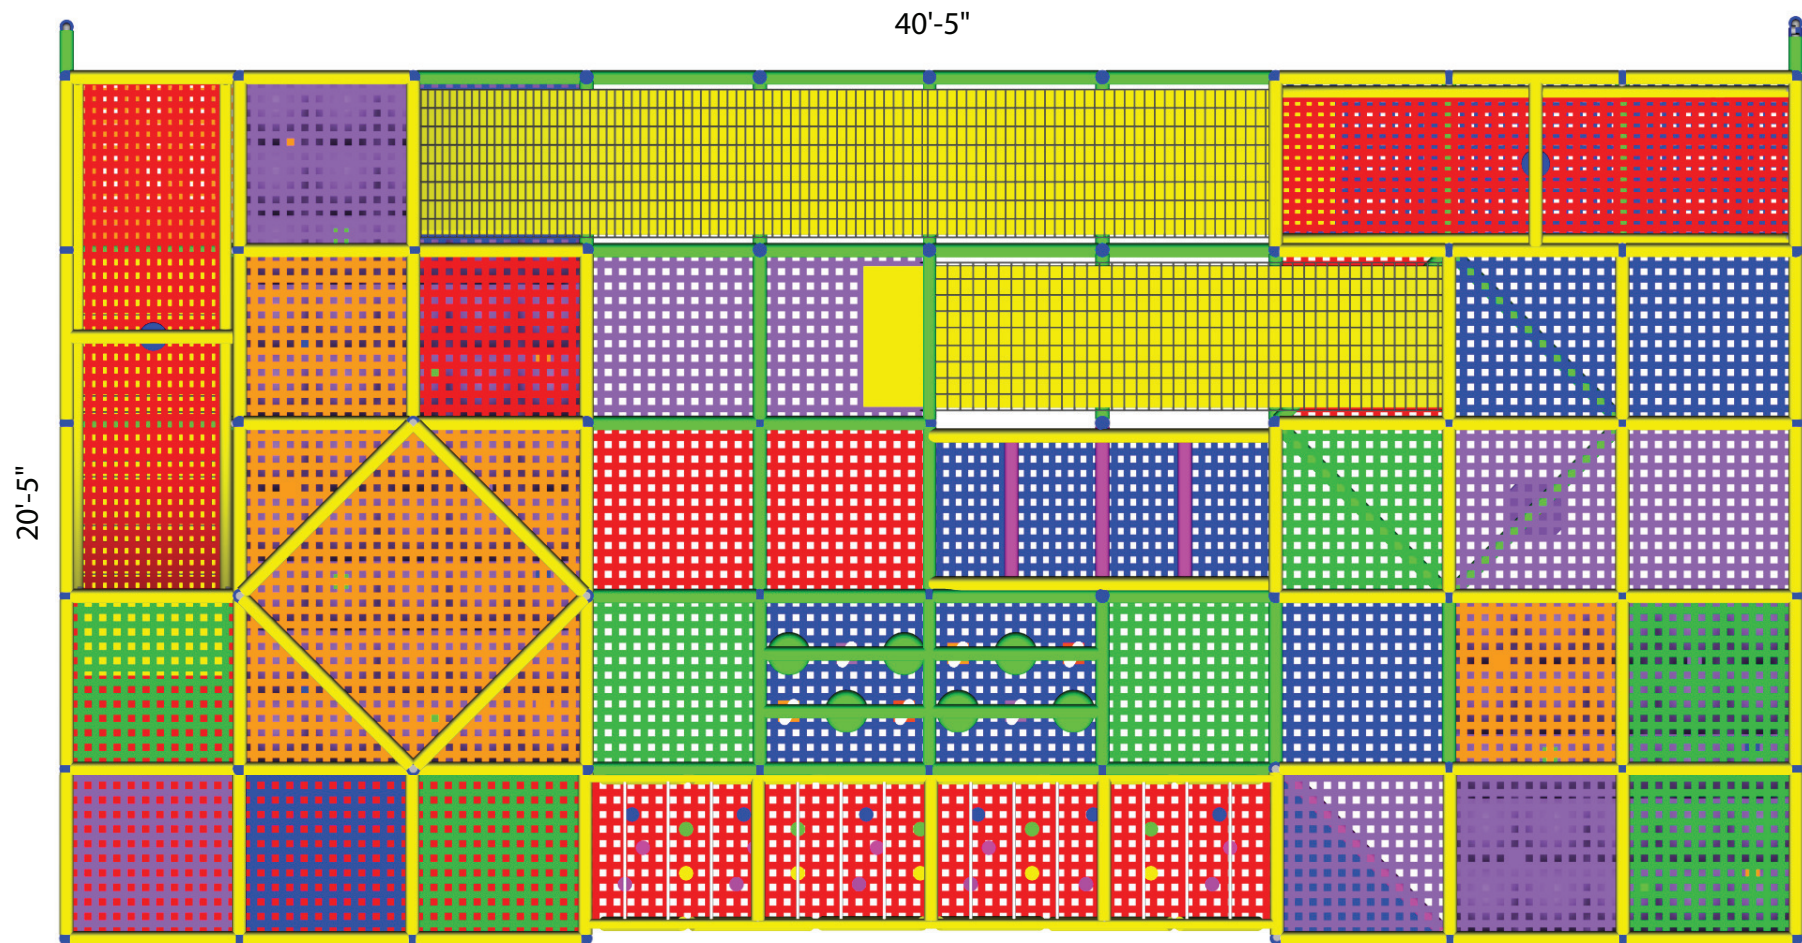

**Note:** variety of color selections available for platforms, post foam, mats and covers

Renderings are for illustration purposes only. Actual product may vary in appearance. Not Shown but included: No-Climb containment netting.

**PLAYSMART**™  
40'-5" x 20'-5" x 16'-10" tall

Tot Entrance

Main Entrance

PLAYSMART™

PLAYSMART™

PLAYSMART™

PLAYSMART™

**EVENTS**

- 20' Double Slide
- 12' Double Slide
- 16' Stalagbag Arch
- 2 - Kangaroo Rooms
- 2 - Stand & Spins
- Frog Hop
- 2 - Pull Swings
- 8' Ramp
- Tot Slide
- Tot Kangaroo Room
- Tot Rodeo Rider Room