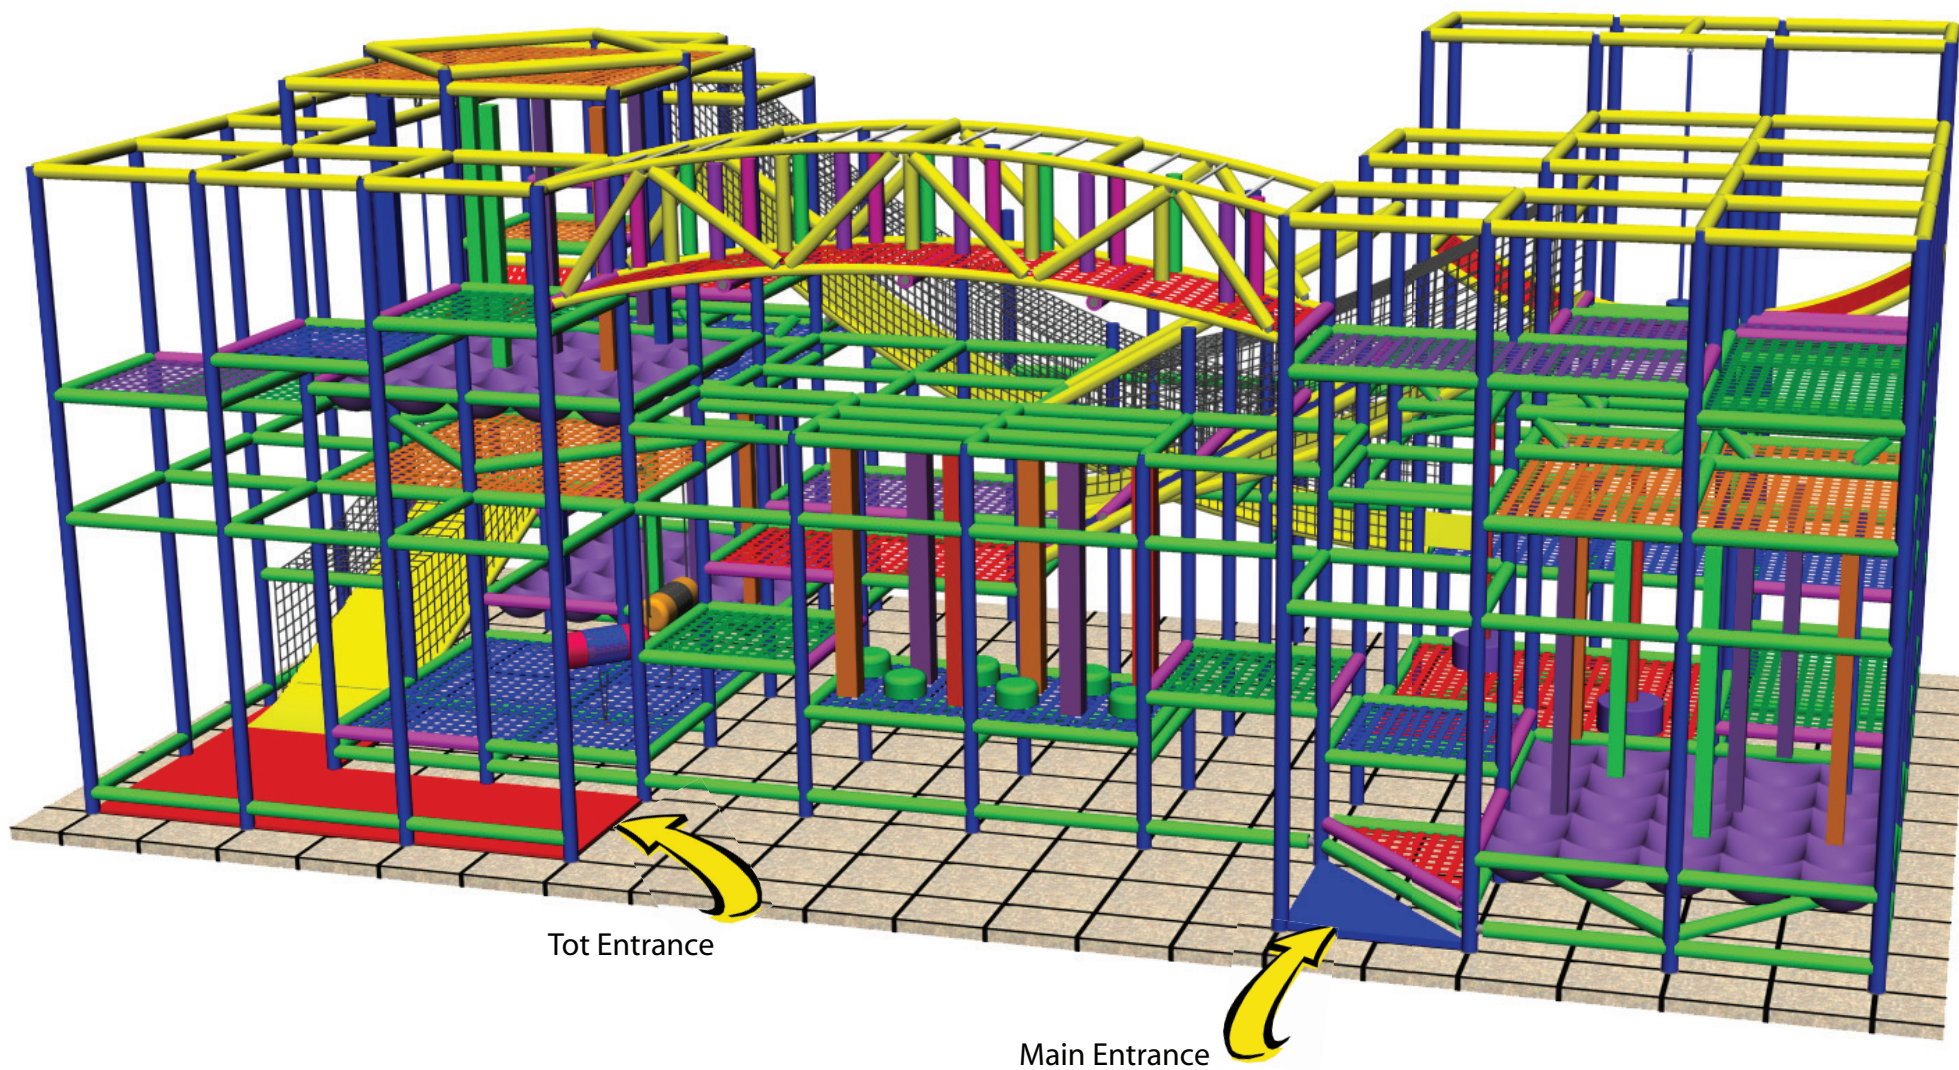

**Note:** variety of color selections available for platforms, post foam, mats and covers

Renderings are for illustration purposes only. Actual product may vary in appearance. Not Shown but included: No-Climb containment netting.

**PLAYSMART**™  
40'-5" x 20'-5" x 16'-10" tall

Tot Entrance

Main Entrance

PLAYSMART™

PLAYSMART™

PLAYSMART™

PLAYSMART™

**EVENTS**

- 20' Double Slide
- 12' Double Slide
- 16' Stalagbag Arch
- 2 - Kangaroo Rooms
- 2 - Stand & Spins
- Frog Hop
- 2 - Pull Swings
- 8' Ramp
- Tot Slide
- Tot Kangaroo Room
- Tot Rodeo Rider Room