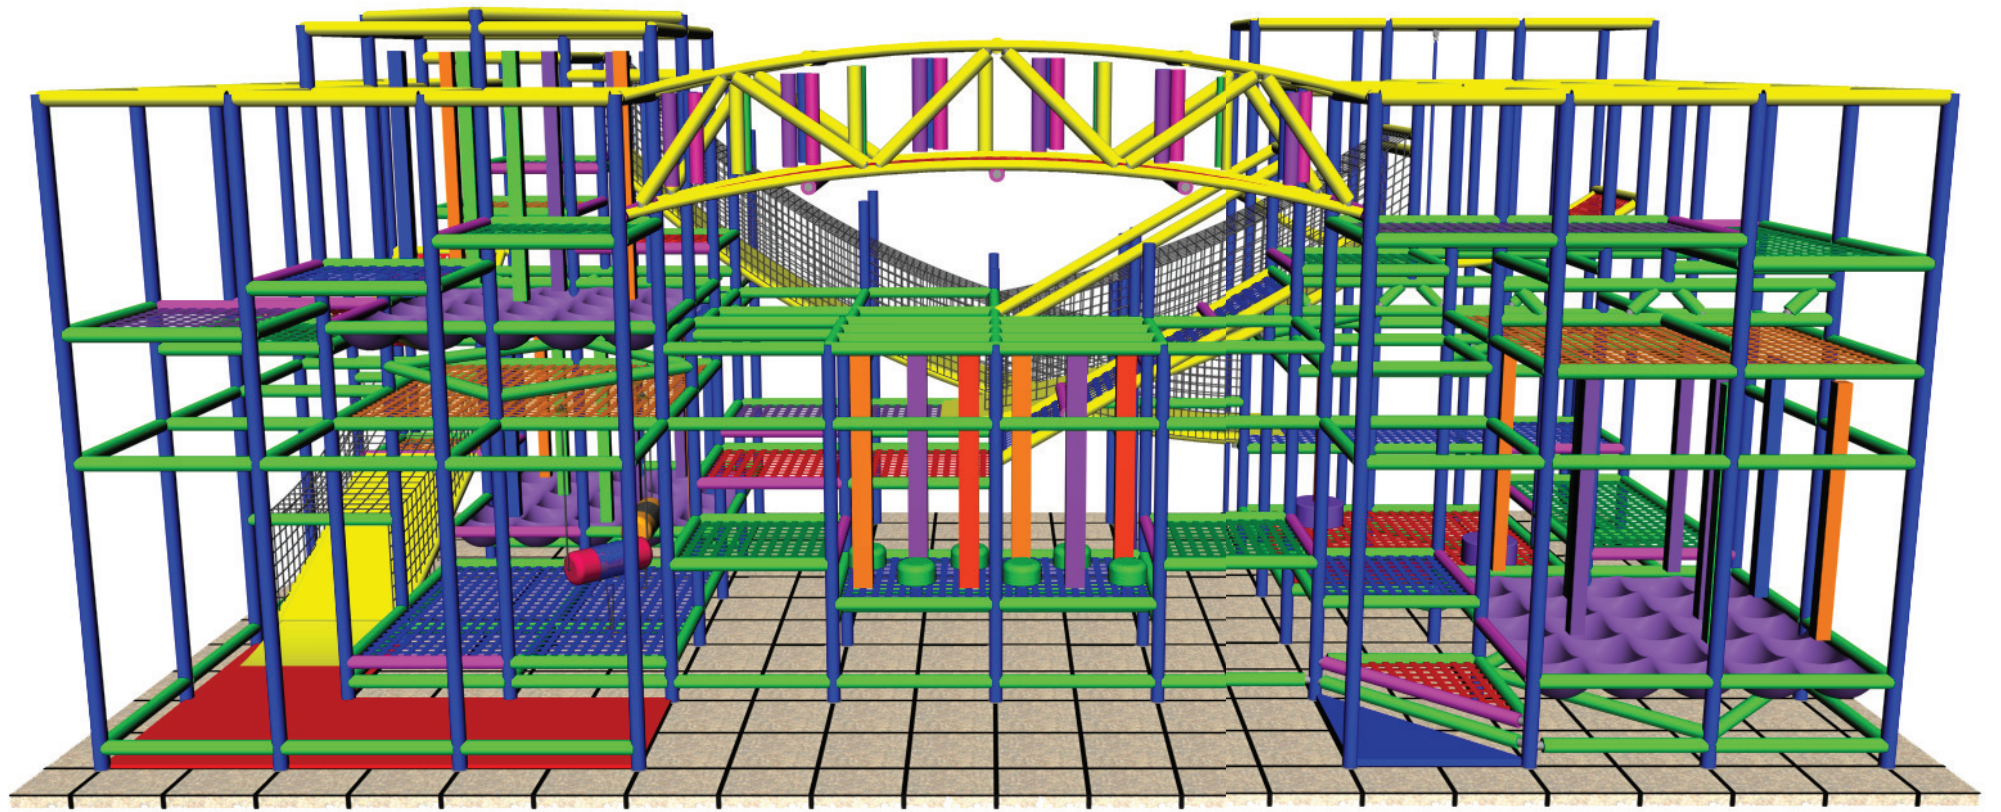

**Note:** variety of color selections available for platforms, post foam, mats and covers

Renderings are for illustration purposes only. Actual product may vary in appearance. Not Shown but included: No-Climb containment netting.

**PLAYSMART**™  
40'-5" x 20'-5" x 16'-10" tall

Tot Entrance

Main Entrance

PLAYSMART™

PLAYSMART™

PLAYSMART™

PLAYSMART™

**EVENTS**

- 20' Double Slide
- 12' Double Slide
- 16' Stalagbag Arch
- 2 - Kangaroo Rooms
- 2 - Stand & Spins
- Frog Hop
- 2 - Pull Swings
- 8' Ramp
- Tot Slide
- Tot Kangaroo Room
- Tot Rodeo Rider Room