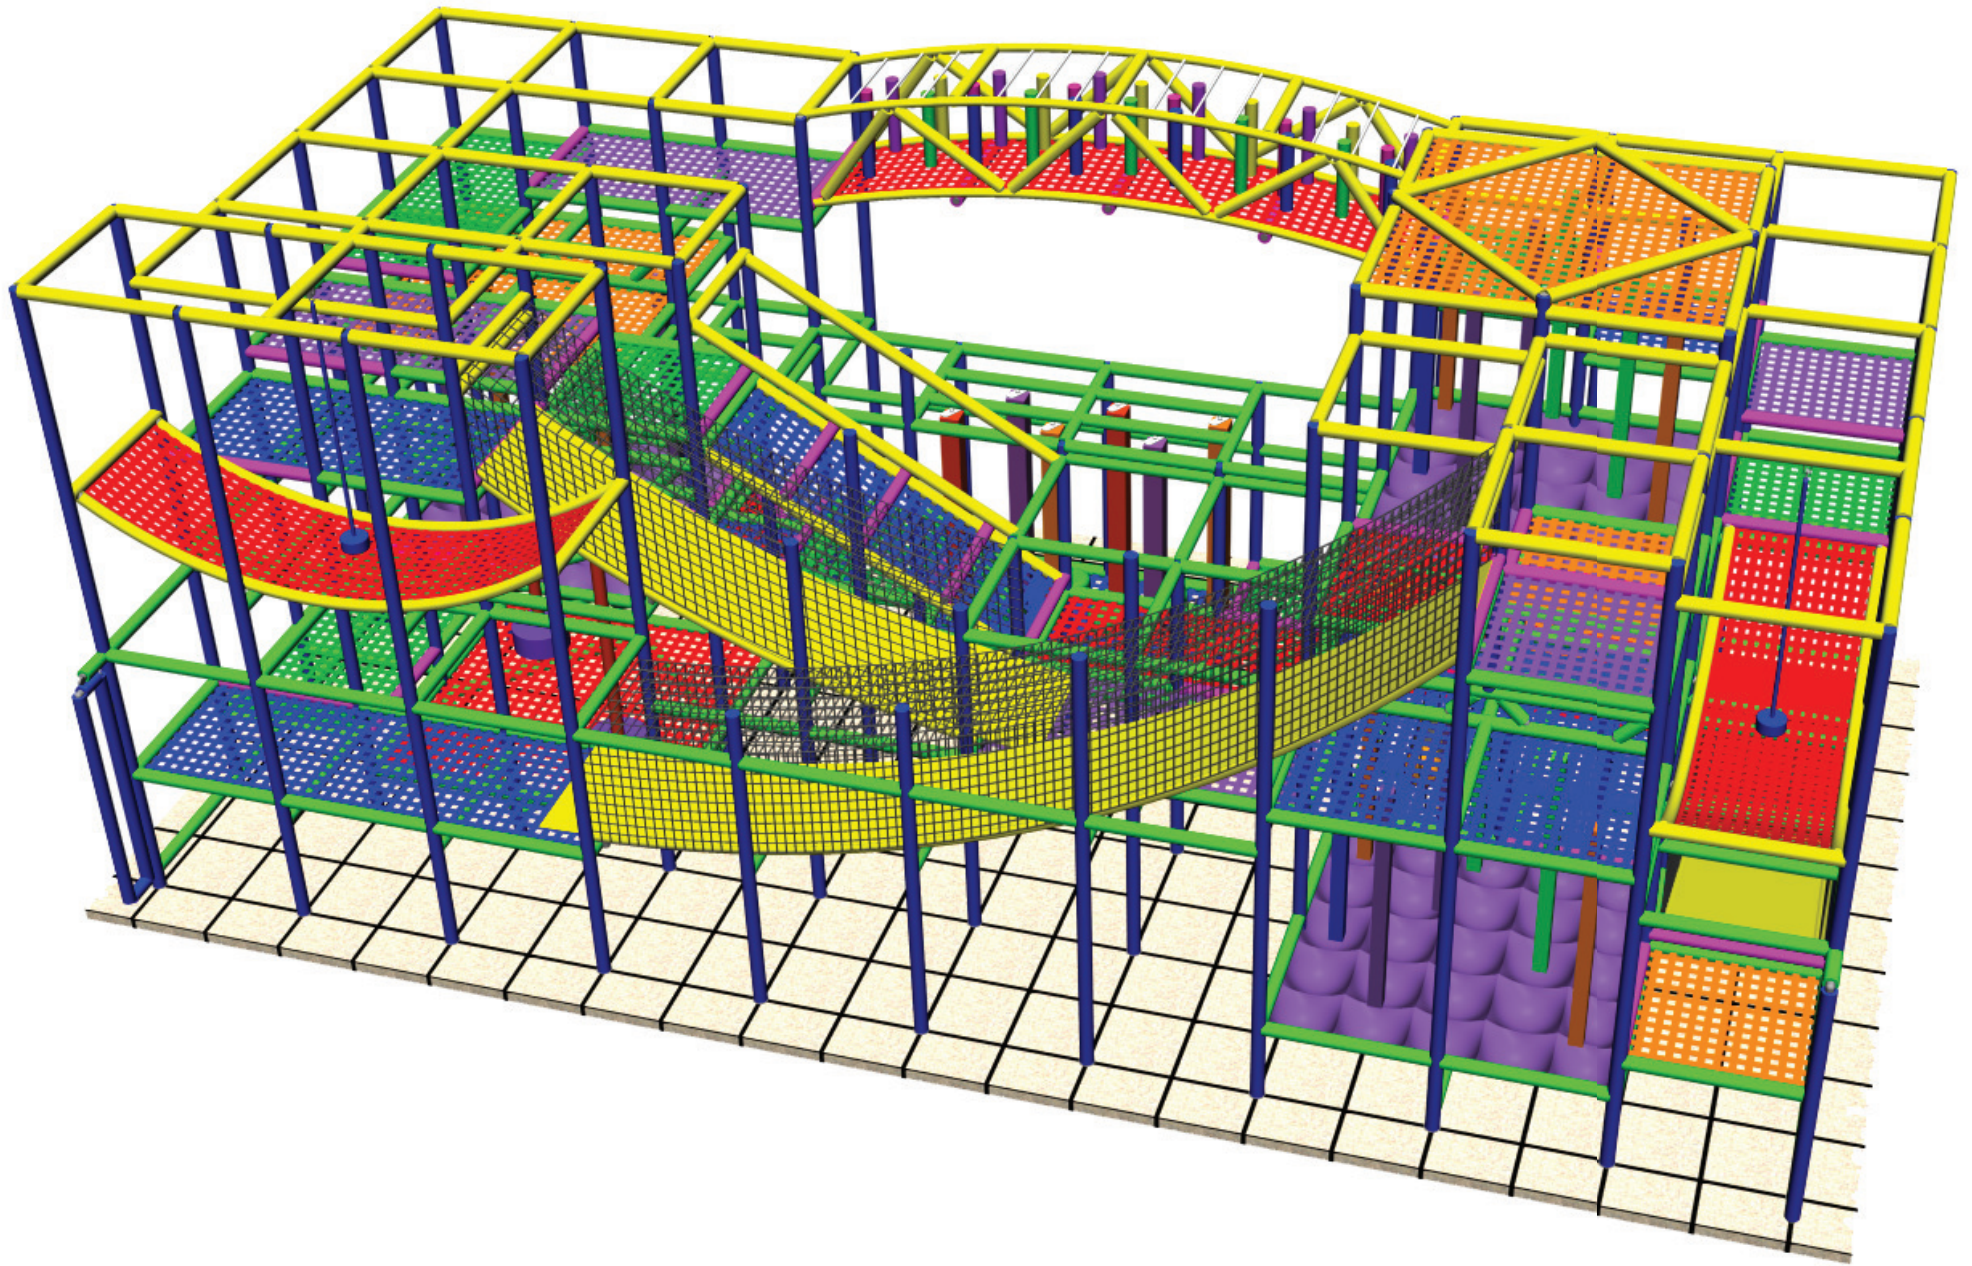

**Note:** variety of color selections available for platforms, post foam, mats and covers

Renderings are for illustration purposes only. Actual product may vary in appearance. Not Shown but included: No-Climb containment netting.

**PLAYSMART**™  
40'-5" x 20'-5" x 16'-10" tall

Tot Entrance

Main Entrance

PLAYSMART™

PLAYSMART™

PLAYSMART™

PLAYSMART™

**EVENTS**

- 20' Double Slide
- 12' Double Slide
- 16' Stalagbag Arch
- 2 - Kangaroo Rooms
- 2 - Stand & Spins
- Frog Hop
- 2 - Pull Swings
- 8' Ramp
- Tot Slide
- Tot Kangaroo Room
- Tot Rodeo Rider Room