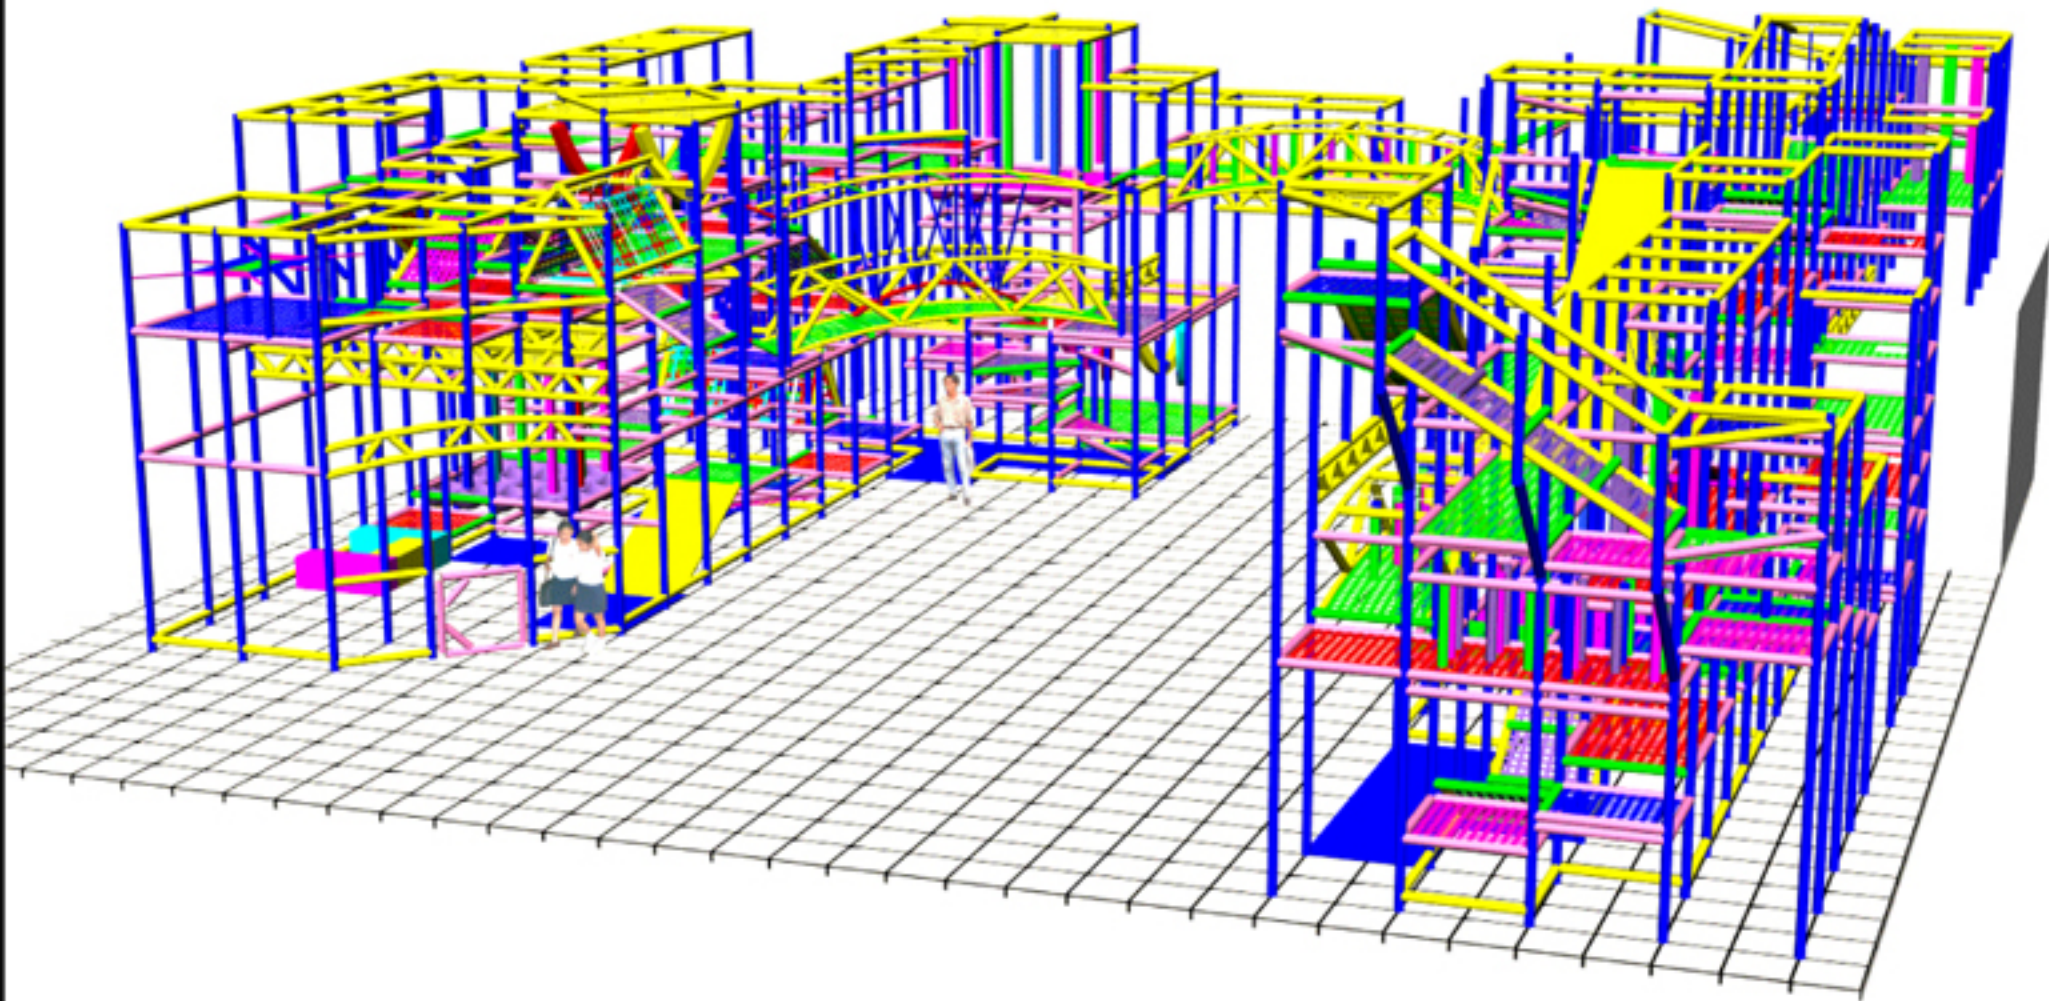

PLAYSMART™

64' x 64' x 23' Playground

PLAYSMART™

64' x 64' x 23'

087

# **List of Events**

## **64' x 67' x 23' Playground**

20' Double Slide	12' Stalagbag Arch
(2) 16' Double Slides	(2) Kanagaroo Rooms
12' Double Slide	Web Tower
16' Challenge Path Arch	Look Out Tower
16' Pool Swing	(4) 4' Web Ramps
(2) Rodeo Rider Rooms	Challenge Path
(2) 8' Web Ramps	16' Stalagbag Arch
Spiral Stair Climb	(2) Magic Carpet Rooms
Skywalk	12' Pool Swing
(2) Web Mountains	(2) Bungee Walls
Various Sets of Cave Climbs	Elastic Tunnel
Web Elevators	Stalagbag Crawl

## **Toddler Area Events**

Toddler Slide	Blox Box
8' Foam Bench	Elastic Tunnel
Tot Kangaroo Room	Stalagbag Crawl
Play House	(4) 4' x 4' x 1" Floor Pads