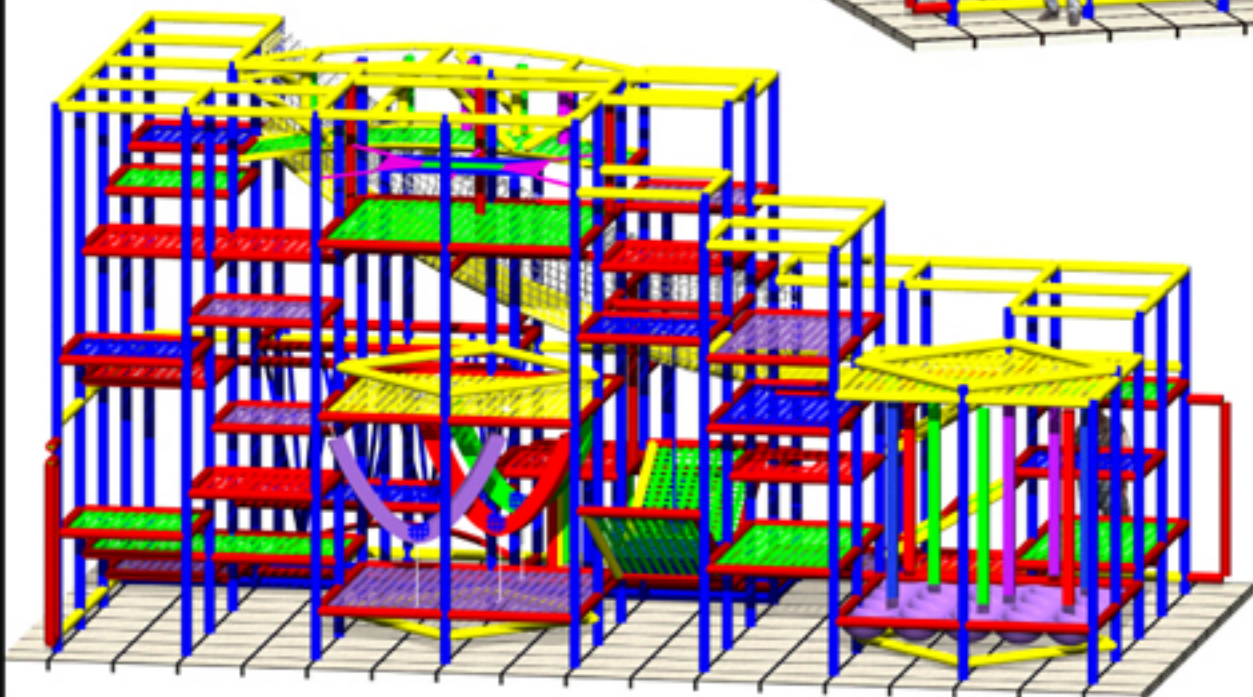

Events:

- Double Slide
- Pool Swing
- Magic Carpet
- Stalagbag Arch
- Cave Climb
- Spiral Stair Climb
- Challenge Path
- 4' Ramp
- Web Elevator
- Kangaroo Room
- Stalagbag Crawl
- Rodeo Rider Room
- Various Transition Web Platforms

Accessories:

- Floor Mats
- No-Climb Safety Netting
- Tuffpad Post Padding
- Wing Walls
- Durable Thresholds

Capacity: 75 persons

Entrance/  
Exit

**PLAYSMART™**

32' x 16' x 17' Playground