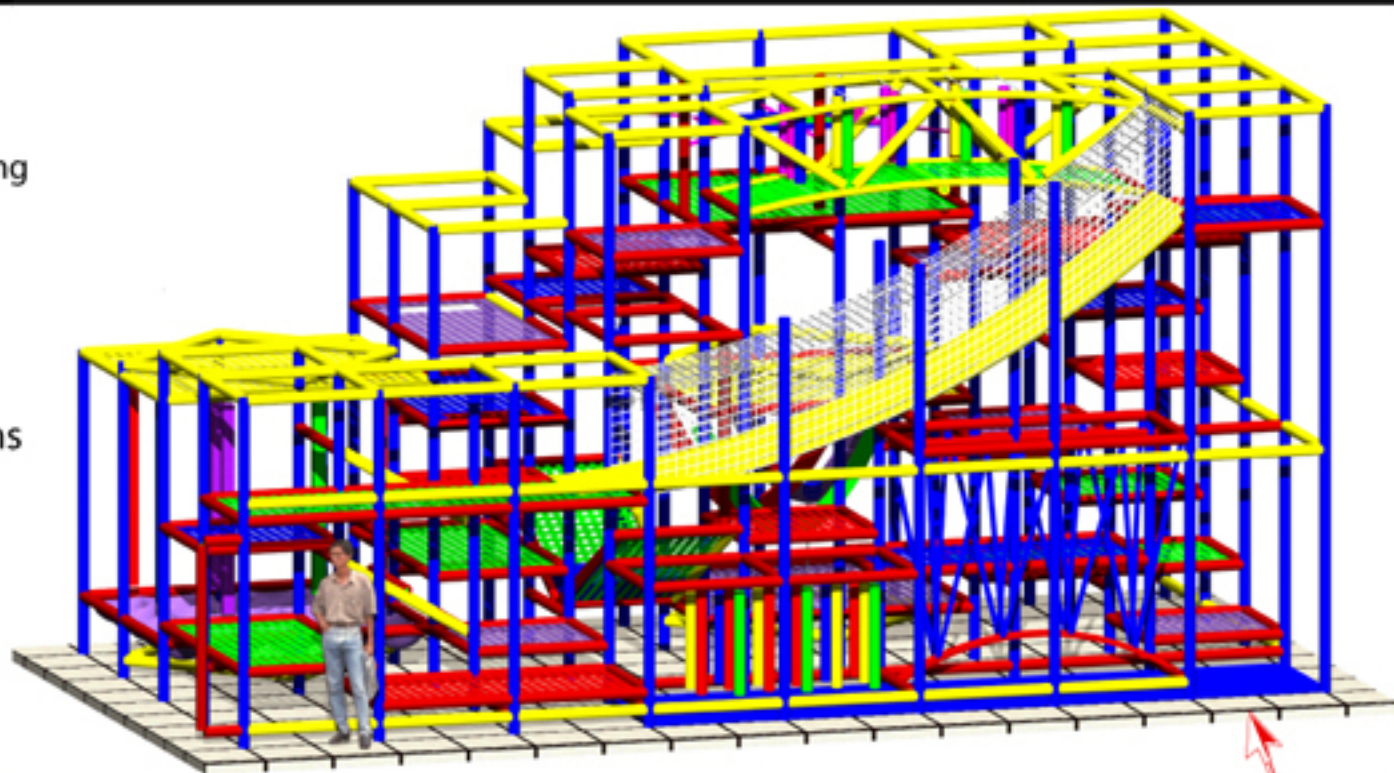

Events:

- Double Slide
- Pool Swing
- Magic Carpet
- Stalagbag Arch
- Cave Climb
- Spiral Stair Climb
- Challenge Path
- 4' Ramp
- Web Elevator
- Kangaroo Room
- Stalagbag Crawl
- Rodeo Rider Room
- Various Transition Web Platforms

Accessories:

- Floor Mats
- No-Climb Safety Netting
- Tuffpad Post Padding
- Wing Walls
- Durable Thresholds

Capacity: 75 persons

Entrance/  
Exit

**PLAYSMART™**

32' x 16' x 17' Playground