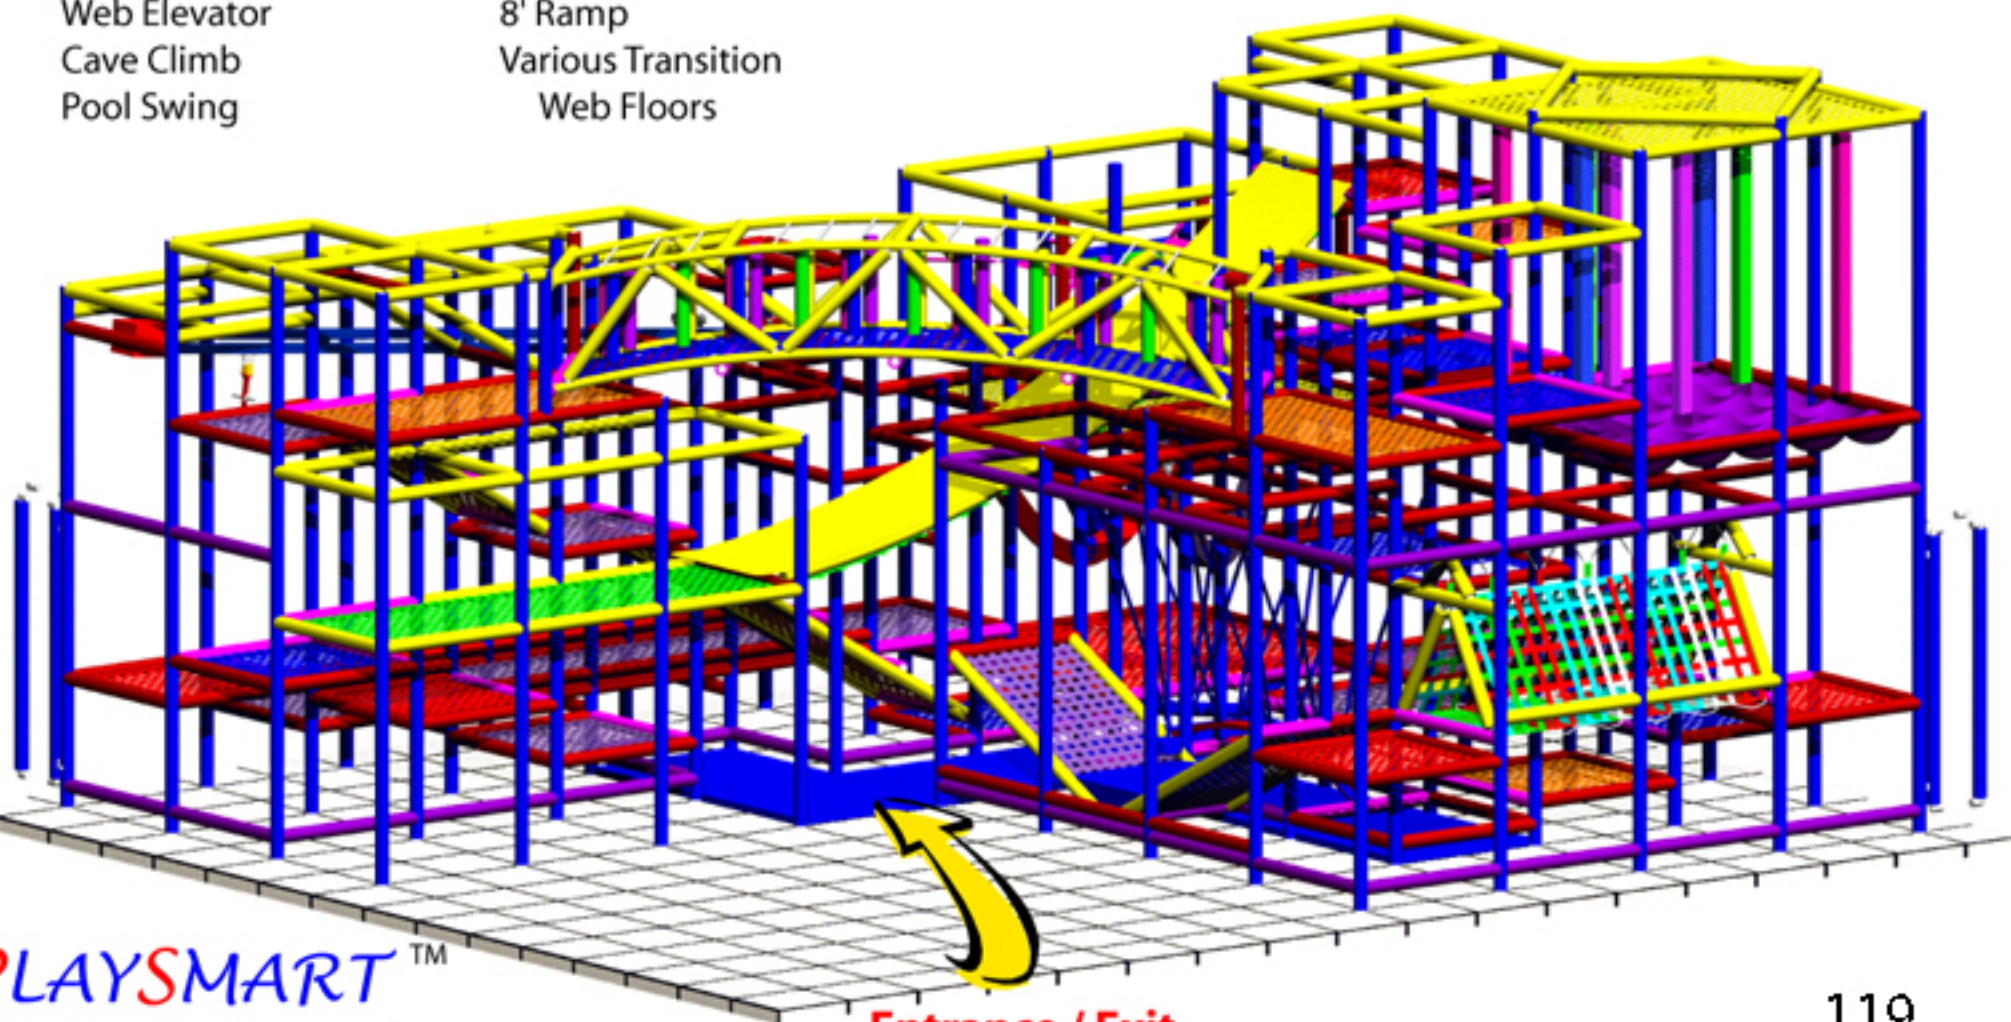

Events:

16' Double Slide
Stalagbag Arch
Automatic Return Trolley
Kangaroo Room
Web Elevator
Cave Climb
Pool Swing

Challenge Path
Rodeo Riders
Elastic Tunnel
4' Ramp
8' Ramp
Various Transition
Web Floors

Accessories:

Tuffpad Post Padding
Durable Thresholds
No-Climb Safety Netting
Floor Mats

Entrance / Exit

PLAYSMART™

32' x 28' x 17' Playground