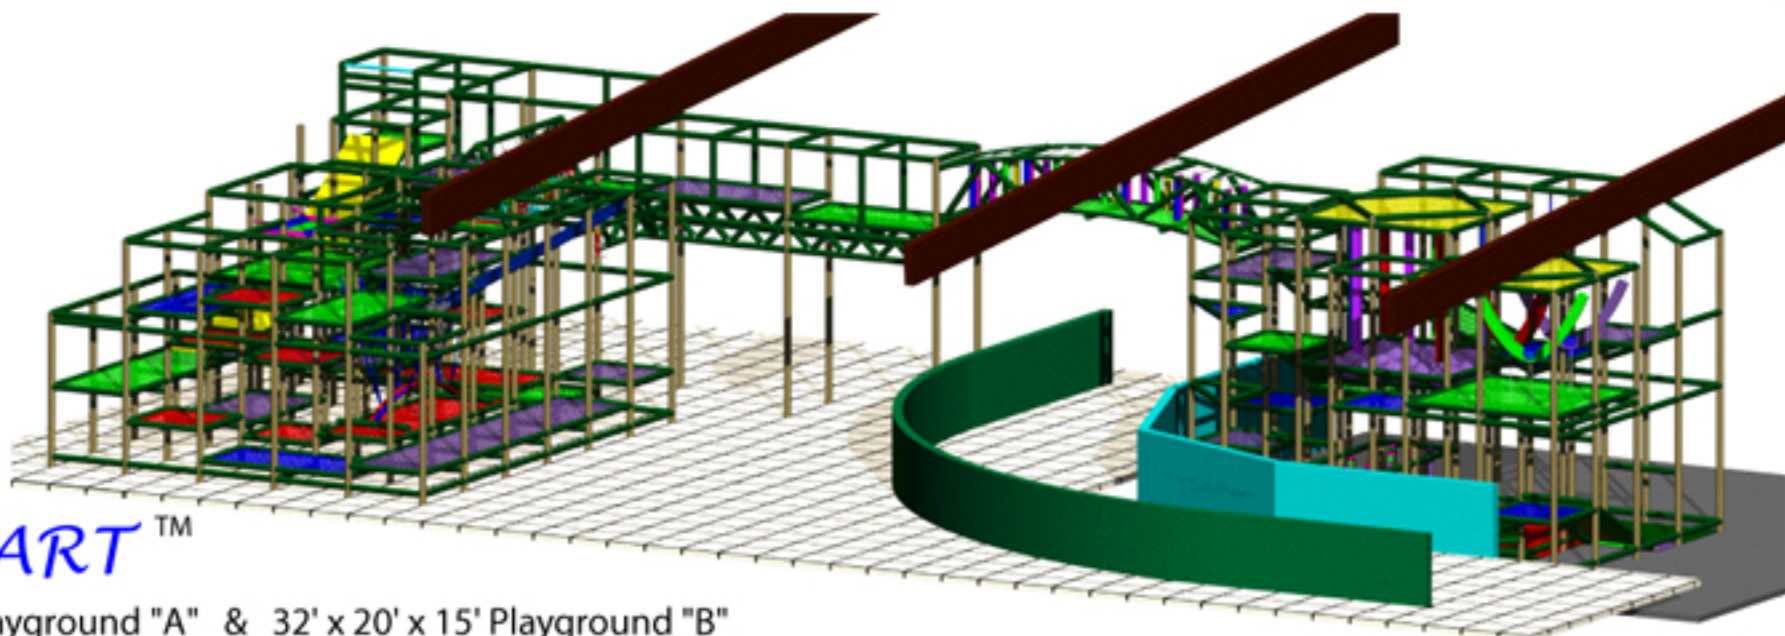

## Events:

Double Slide  
 Automatic Return Trolley  
 Challenge path  
 Magic Carpet  
 Elastic Tunnel  
 Kangaroo Room  
 Cave Climb  
 Web Elevators  
 Stalagbag Arch  
 Spiral Stair Climb  
 Rodeo Riders  
 Pool Swing  
 Dragon's Lair  
 Foam Bench  
 Web Ramps  
 Various Transition  
 Web Floors

## Accessories:

Tuffpad Post Padding  
 Durable Thresholds  
 No-Climb Safety Netting  
 Floor Mats

**PLAYSMART**™

16' x 24' x 16' Playground "A" & 32' x 20' x 15' Playground "B"