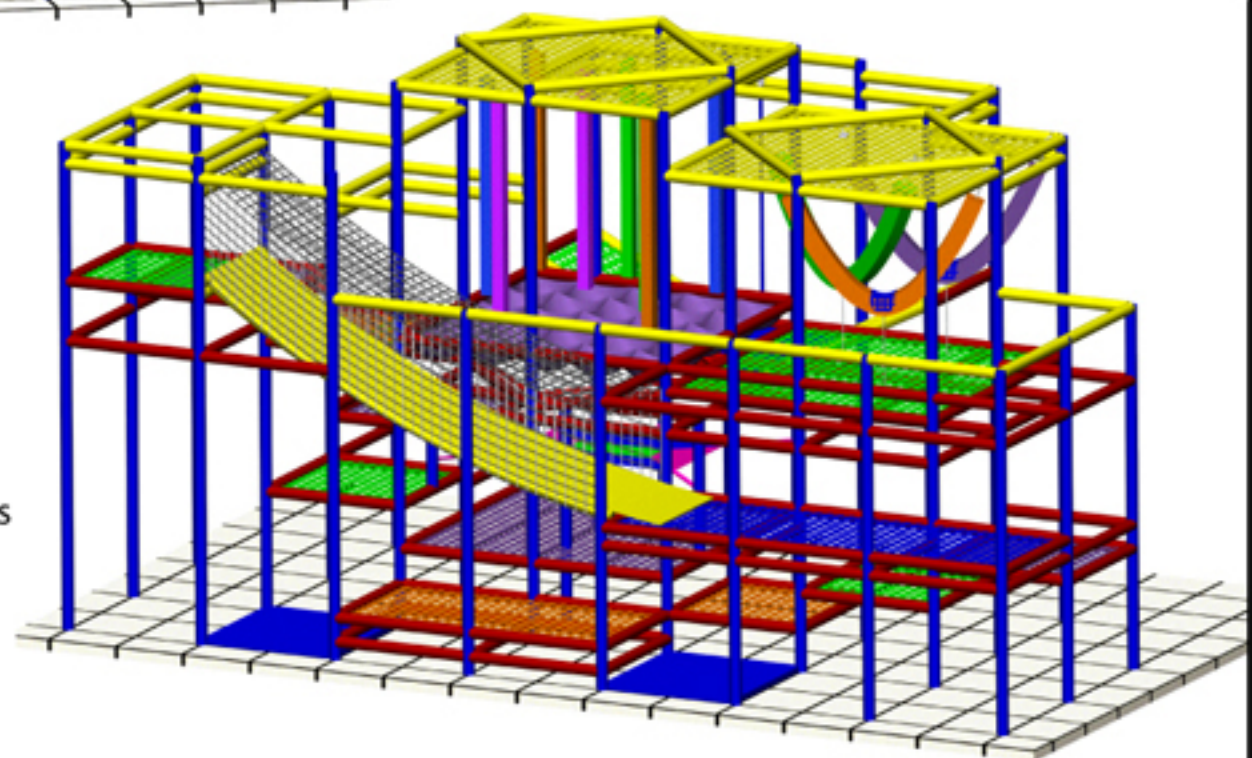

## Events:

Double Slide  
Kangaroo Room  
Web Tower  
Pool Swing  
Magic Carpet  
Rodeo Rider Room

## Accessories:

Floor Mats  
No-Climb Net  
Tuffpad Post Padding  
Durable Thresholds  
Various Transition Web Floors

**PLAYSMART**™

28' x 16' x 15' Playground