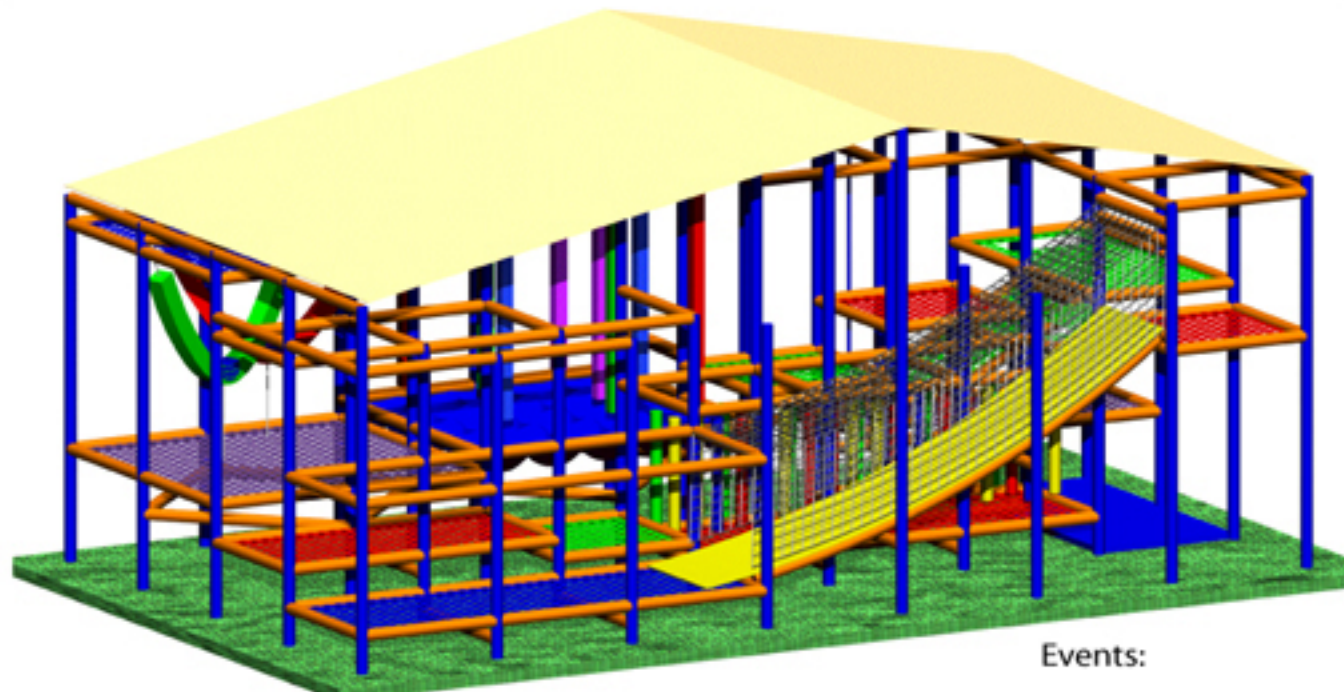

PLAYSMART™

28' x 16' x 13' Playground

Events:

Double Slide
Stalagbag Crawl
Pool Swing
Kangaroo Room
Web Elevator
Cave Climb
Transition Web
Floors

Accessories:

Floor Mats
No-Climb Safety
Mesh Net
Tuffpad Post Pad
Durable Thresholds