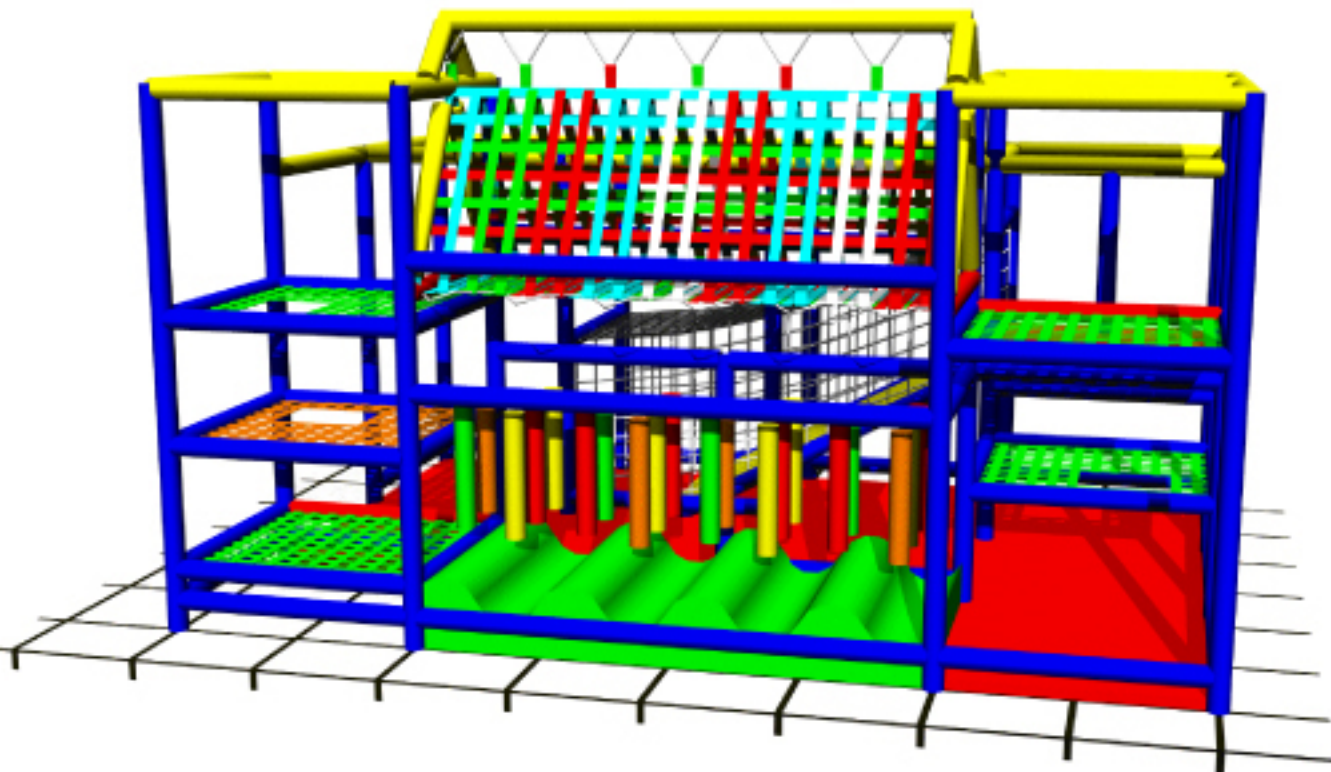

# PLAYSMART™

16' x 12' x 10'

Events:

- Tot Slide
- Elastic Tunnel
- Dragon's Lair
- Web Tower
- Various Transition
- Web Floors
- Floor Mats