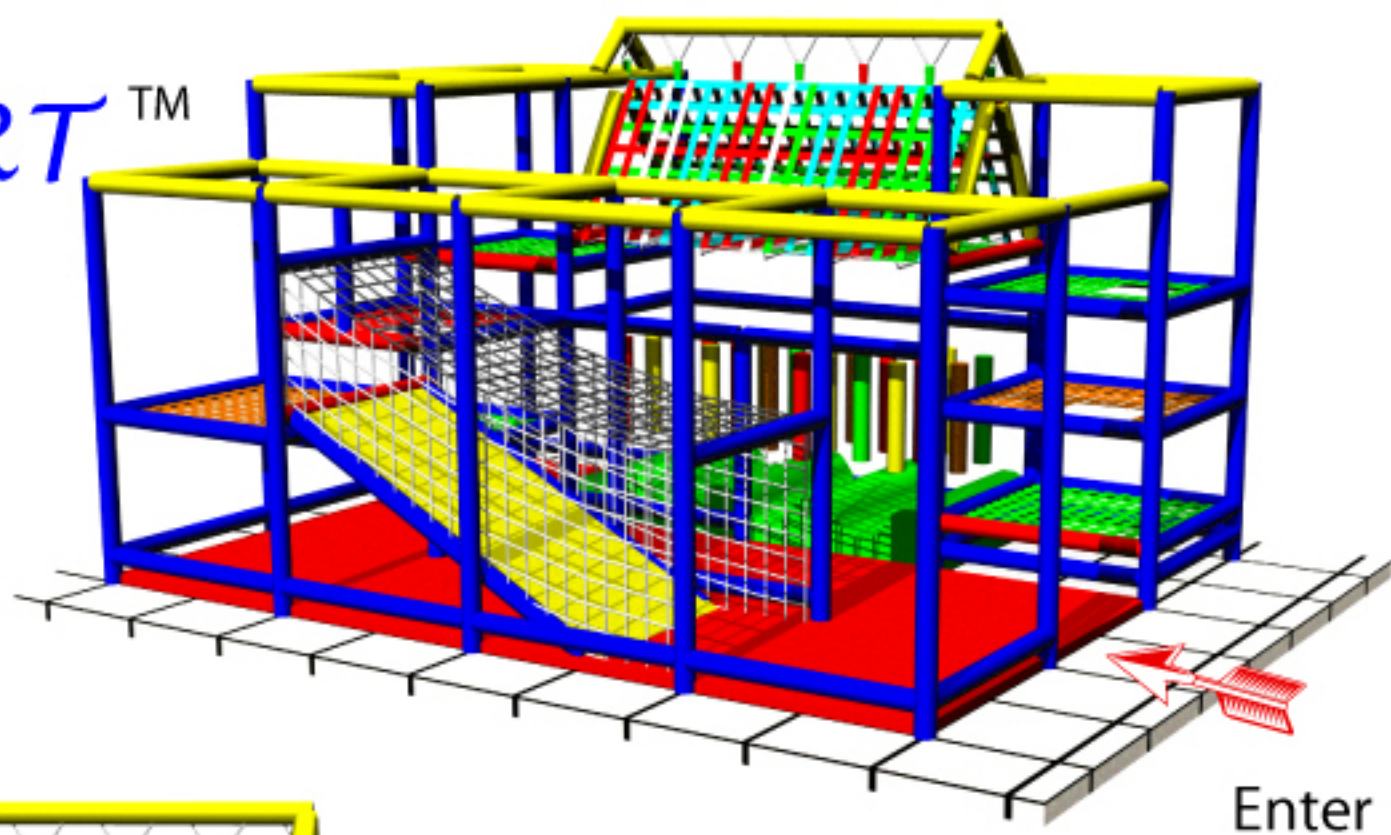

# PLAYSMART™

16' x 12' x 10'

Events:

- Tot Slide
- Elastic Tunnel
- Dragon's Lair
- Web Tower
- Various Transition
- Web Floors
- Floor Mats