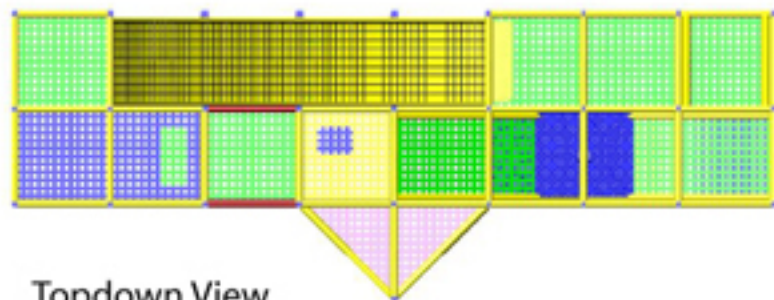

Events:

- 16' Pool Swing
- 16' Double Slide
- Triangle Stair Climb
- Cave Climb
- Stalagbag Crawl

Accessories:

- (1) 4' x 4' x 2" Floor Pads
- Various Transition Web Floors
- Tuffpad Post Padding
- Durable Thresholds

Topdown View

PLAYSMART™

32' x 12' x 16' Playground