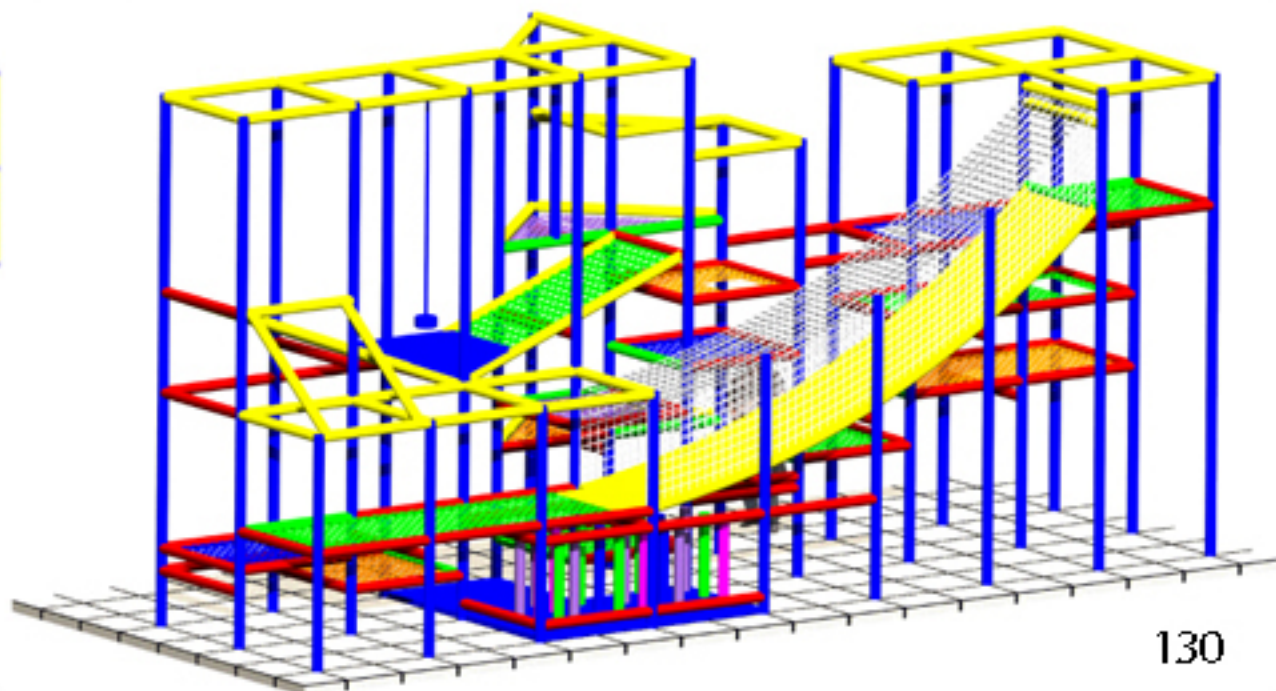

Events:

- 16' Pool Swing
- 16' Double Slide
- Triangle Stair Climb
- Cave Climb
- Stalagbag Crawl

Accessories:

- (1) 4' x 4' x 2" Floor Pads
- Various Transition Web Floors
- Tuffpad Post Padding
- Durable Thresholds

Topdown View

PLAYSMART™

32' x 12' x 16' Playground