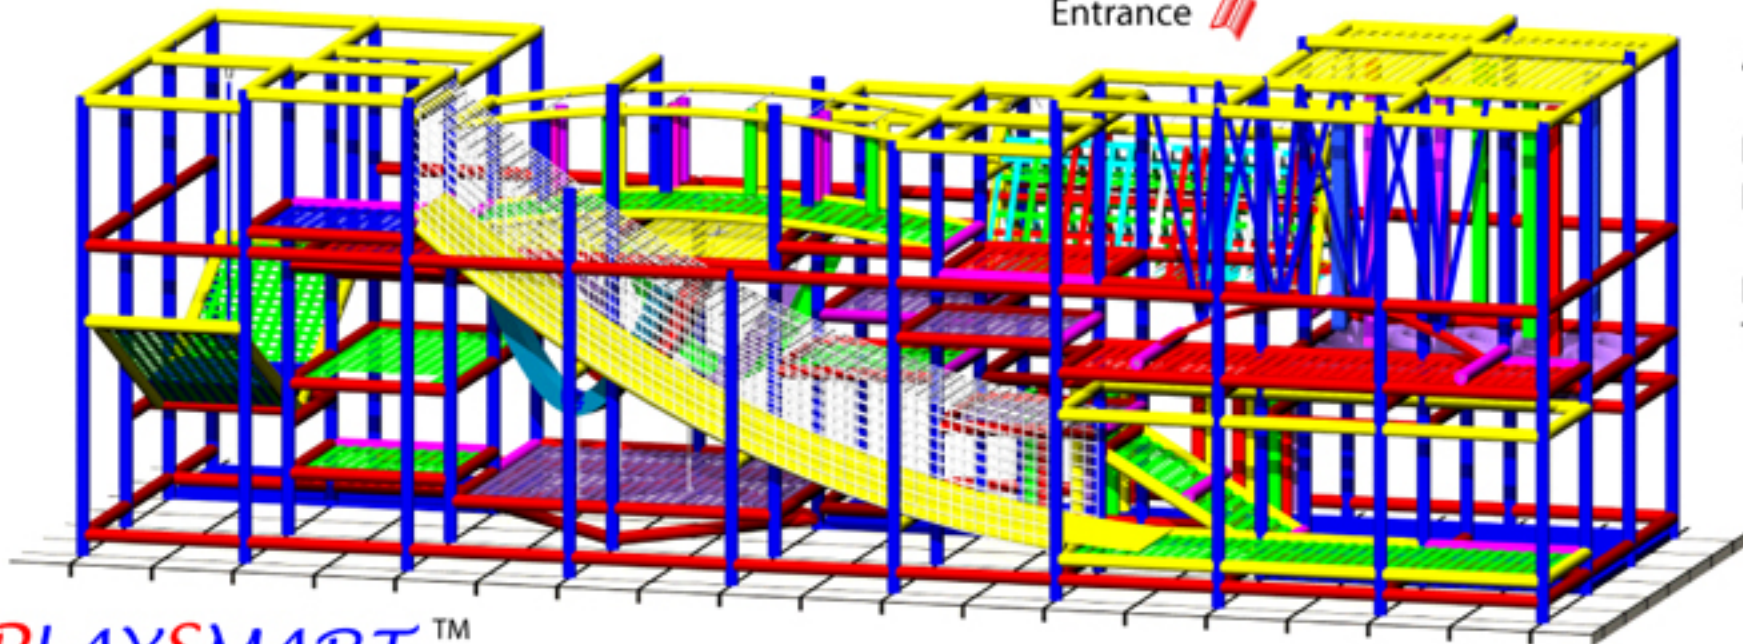

Entrance 

Events:

- Double Slide
- Cave Climb
- Pool Swing
- Kangaroo Room
- Ramp
- Stalagbag Crawl
- Rodeo Rider Room
- Challenge Path
- Web Elevator
- Stalagbag Arch
- Elastic Tunnel

Accessories:

- Floor Mats
- No-Climb Safety Netting
- Durable Thresholds
- Tuffpad Post Padding

PLAYSMART™

36' x 12' x 13' Playground