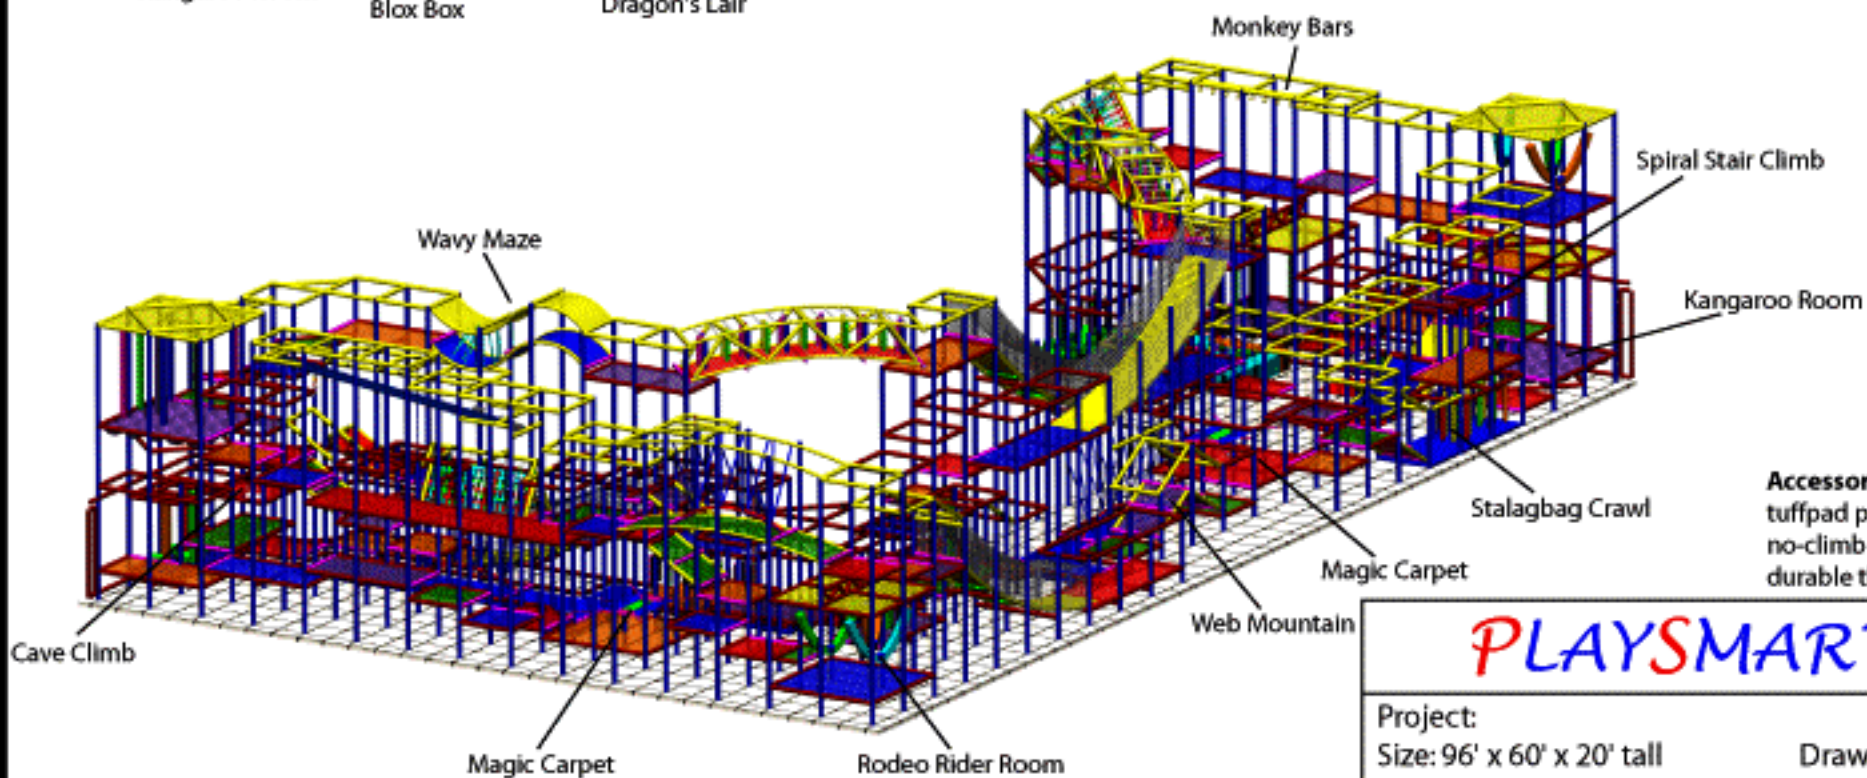

PLAYSMART™

Project:	Drawn by: TB
Size: 96' x 60' x 20' tall	Dwg #: 153
Date:	Rev: 0
Dwg Type: Perspectives	

Note: variety of color selections available for platforms, post foam, mats and covers

Renderings are for illustration purposes only. Actual product may vary in appearance.
 Not Shown but included: No-Climb containment netting.

Toddler Entrance

PLAYSMART™

Project:	Size: 96' x 60' x 20' tall	Drawn by: TB
Date:		Dwg #:153
Dwg Type: Perspectives		Rev: 0

Accessories to include:
 tuffpad post padding,
 no-climb safety netting,
 durable thresholds

PLAYSMART™

Project:

Size: 96' x 60' x 20' tall

Date:

Dwg Type: Events

Drawn by: TB

Dwg #: 153

Rev: 0

PLAYSMART™

Project:

Size: 96' x 60' x 20' tall

Date:

Dwg Type: Dimensions

Drawn by: TB

Dwg #:153

Rev: 0