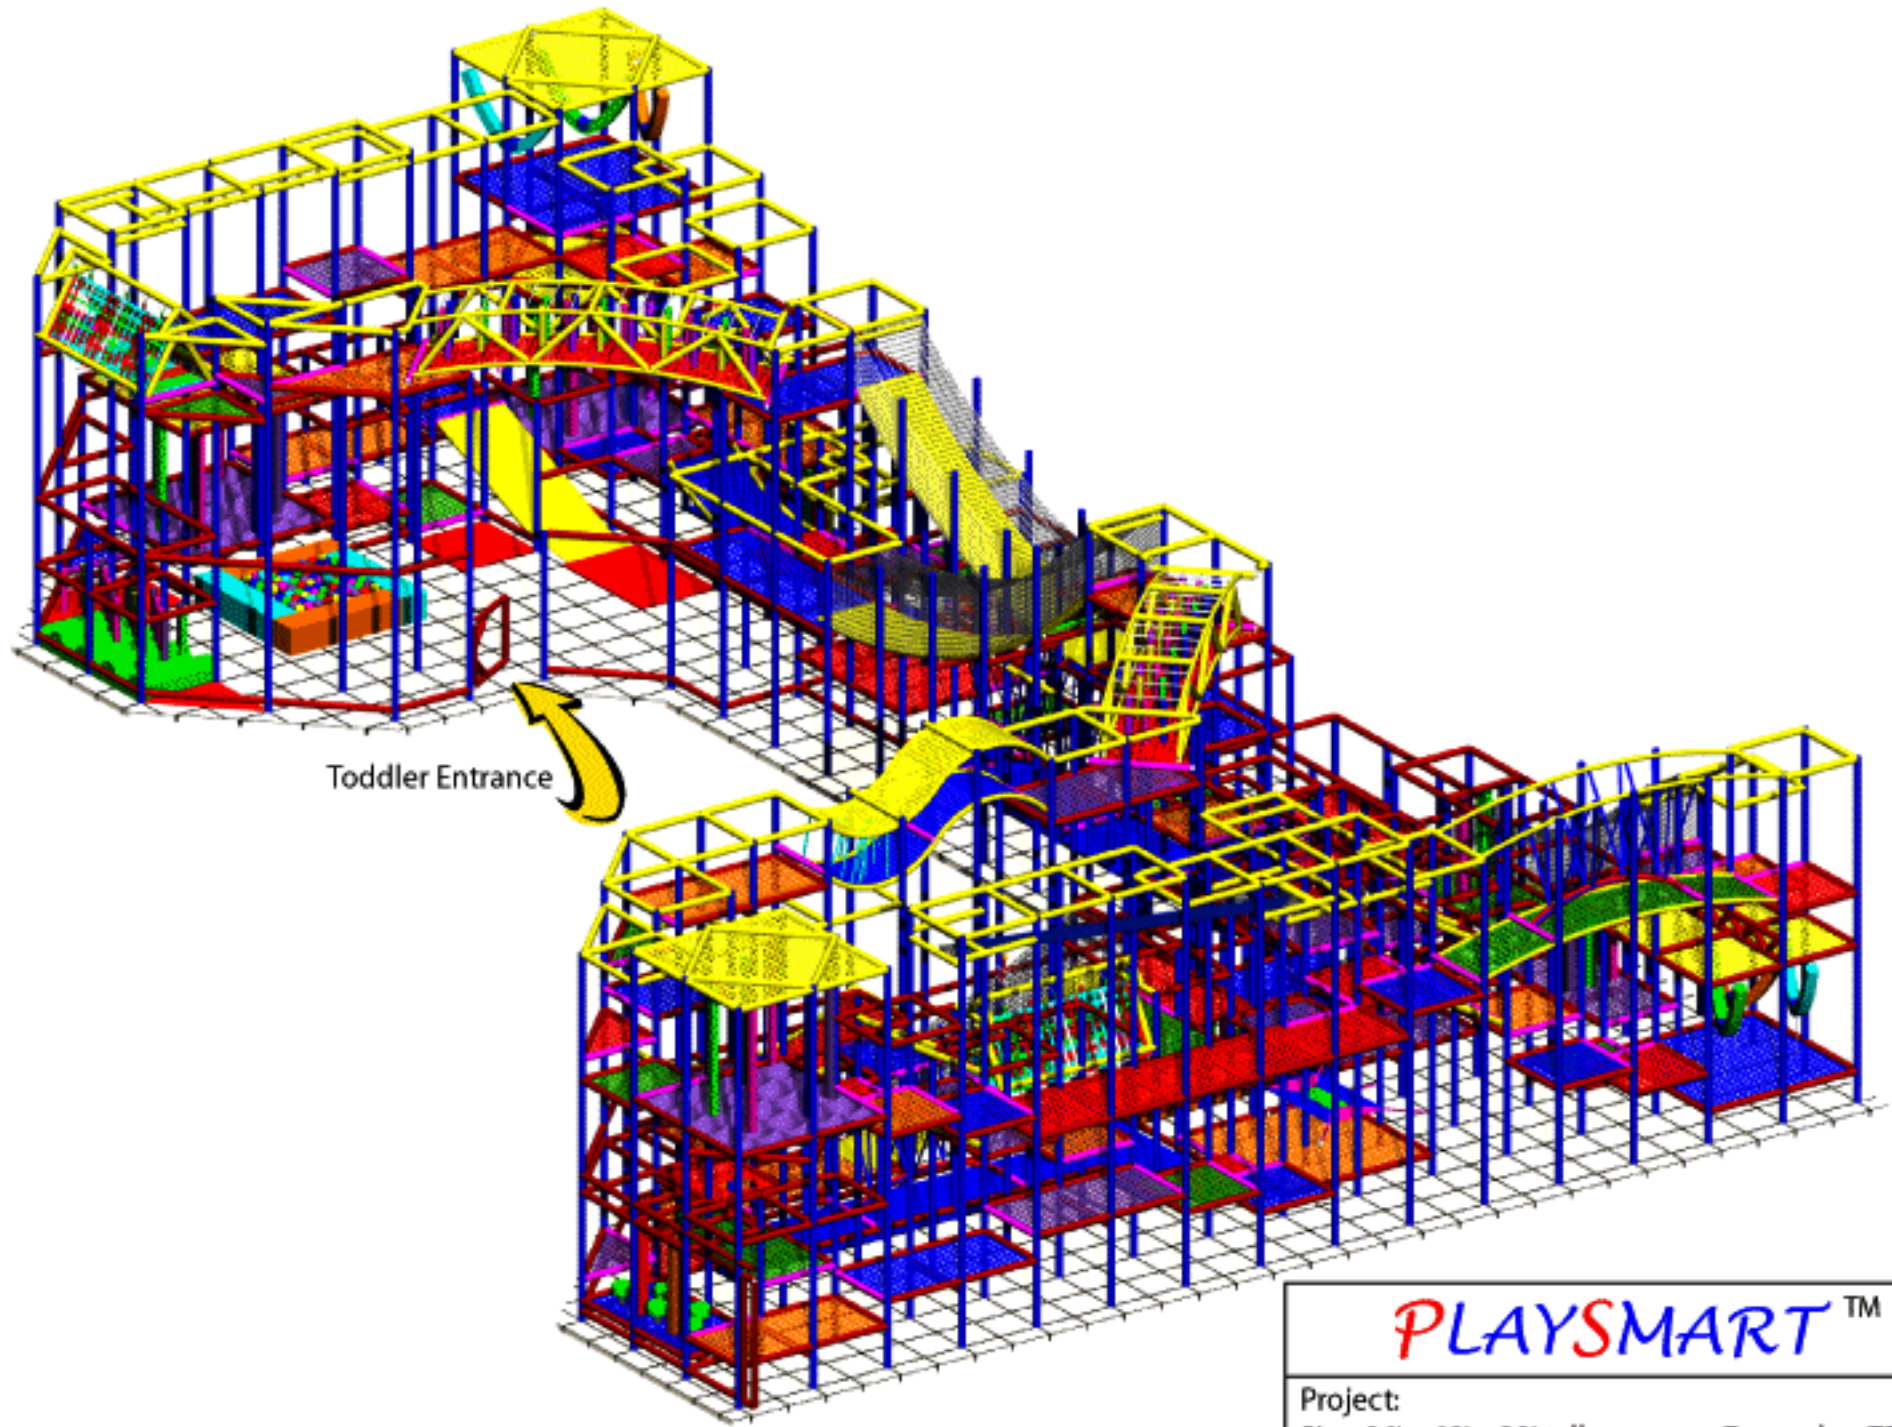

PLAYSMART™

Project:	Drawn by: TB
Size: 96' x 60' x 20' tall	Dwg #: 153
Date:	Rev: 0
Dwg Type: Perspectives	

Note: variety of color selections available for platforms, post foam, mats and covers

Renderings are for illustration purposes only. Actual product may vary in appearance.
 Not Shown but included: No-Climb containment netting.

Toddler Entrance

PLAYSMART™

Project:	Size: 96' x 60' x 20' tall	Drawn by: TB
Date:		Dwg #:153
Dwg Type: Perspectives		Rev: 0

Accessories to include:
 tuffpad post padding,
 no-climb safety netting,
 durable thresholds

PLAYSMART™

Project:

Size: 96' x 60' x 20' tall

Date:

Dwg Type: Events

Drawn by: TB

Dwg #: 153

Rev: 0

PLAYSMART™

Project:

Size: 96' x 60' x 20' tall

Date:

Dwg Type: Dimensions

Drawn by: TB

Dwg #:153

Rev: 0