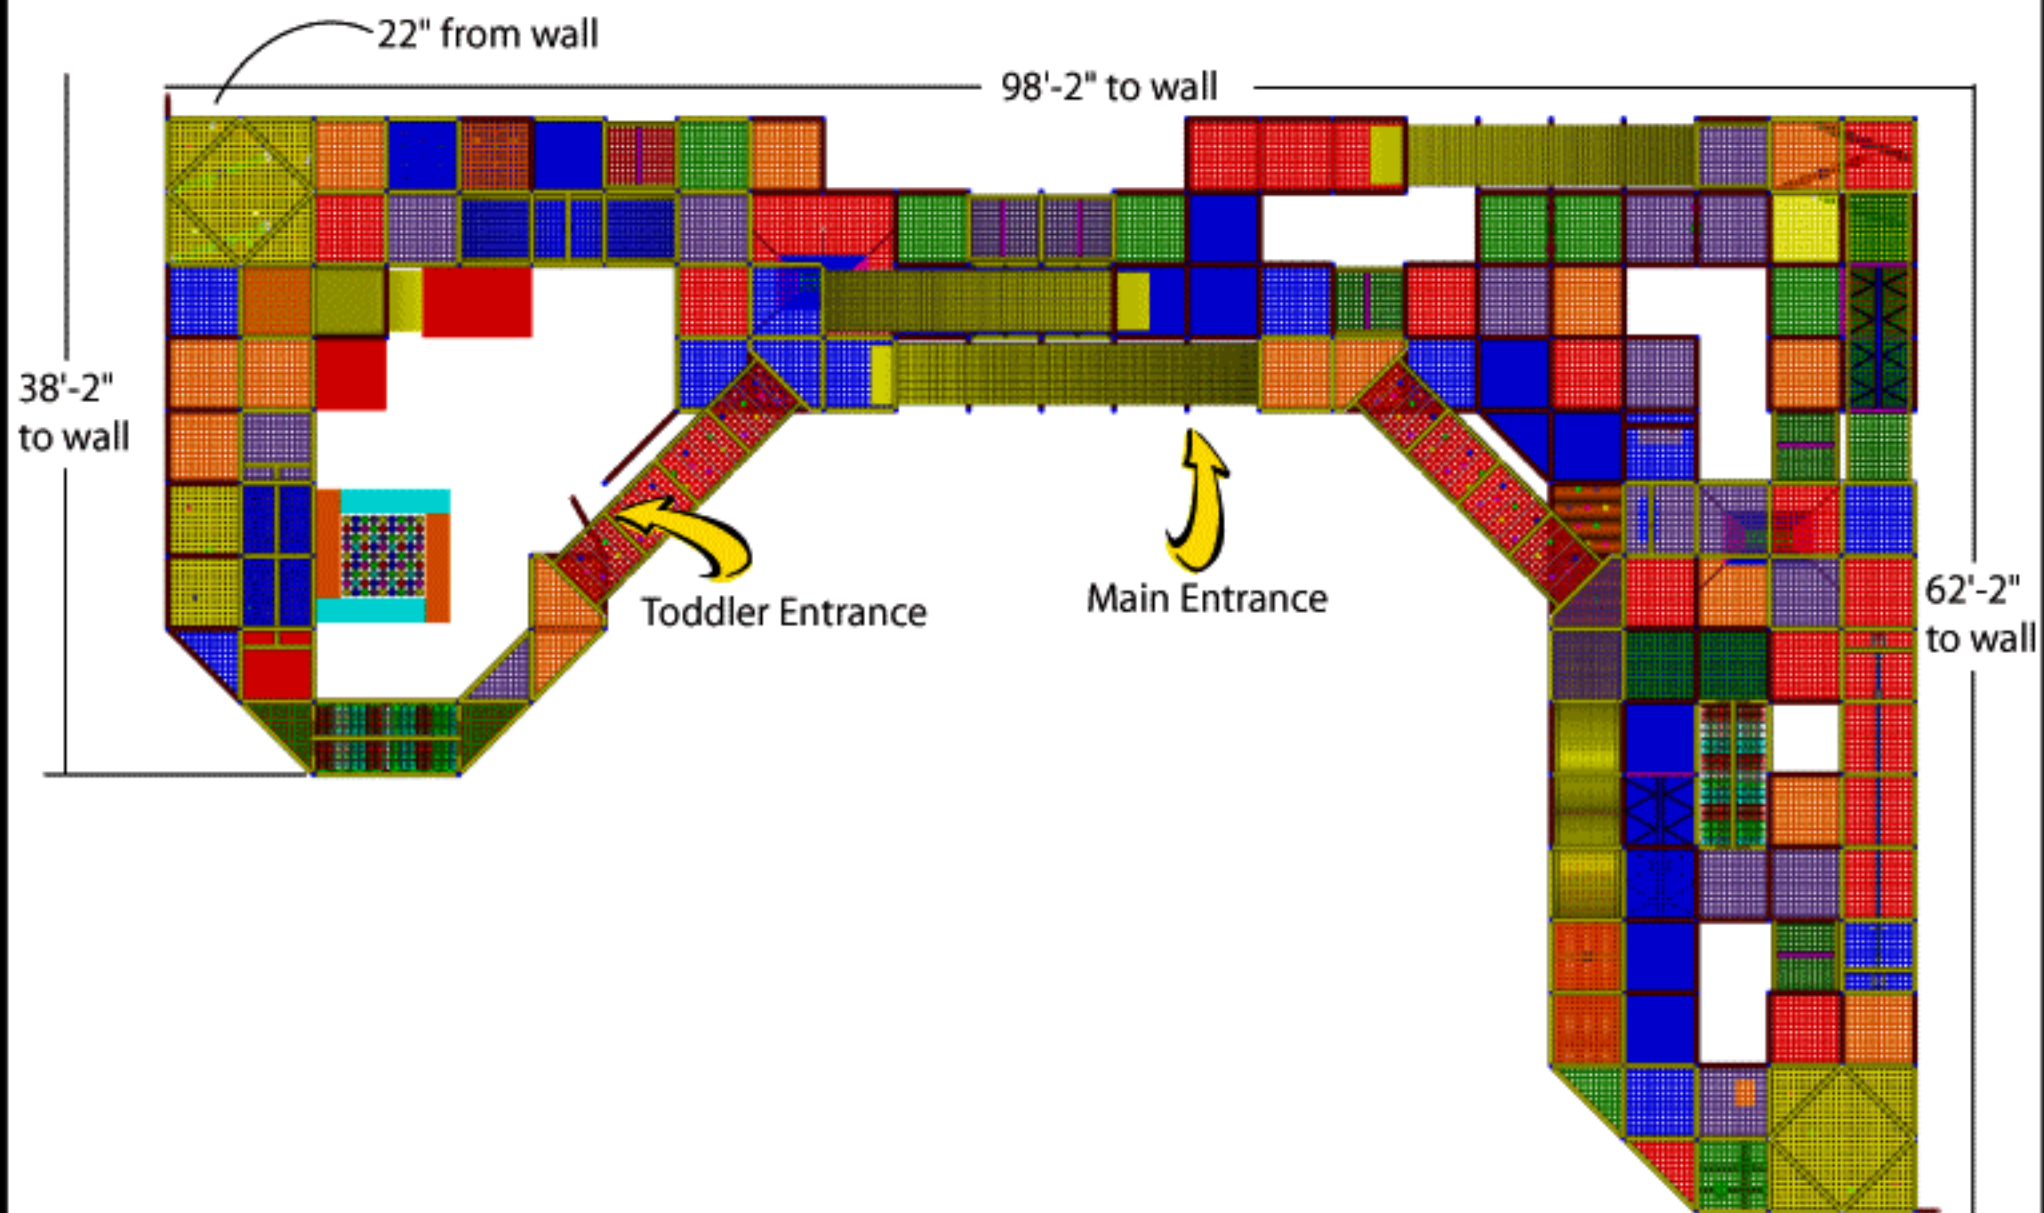

Toddler Entrance

PLAYSMART™

Project:	Size: 96' x 60' x 20' tall	Drawn by: TB
Date:		Dwg #:153
Dwg Type: Perspectives		Rev: 0

Accessories to include:
 tuffpad post padding,
 no-climb safety netting,
 durable thresholds

PLAYSMART™

Project:

Size: 96' x 60' x 20' tall

Date:

Dwg Type: Events

Drawn by: TB

Dwg #: 153

Rev: 0

PLAYSMART™

Project:

Size: 96' x 60' x 20' tall

Date:

Dwg Type: Dimensions

Drawn by: TB

Dwg #:153

Rev: 0