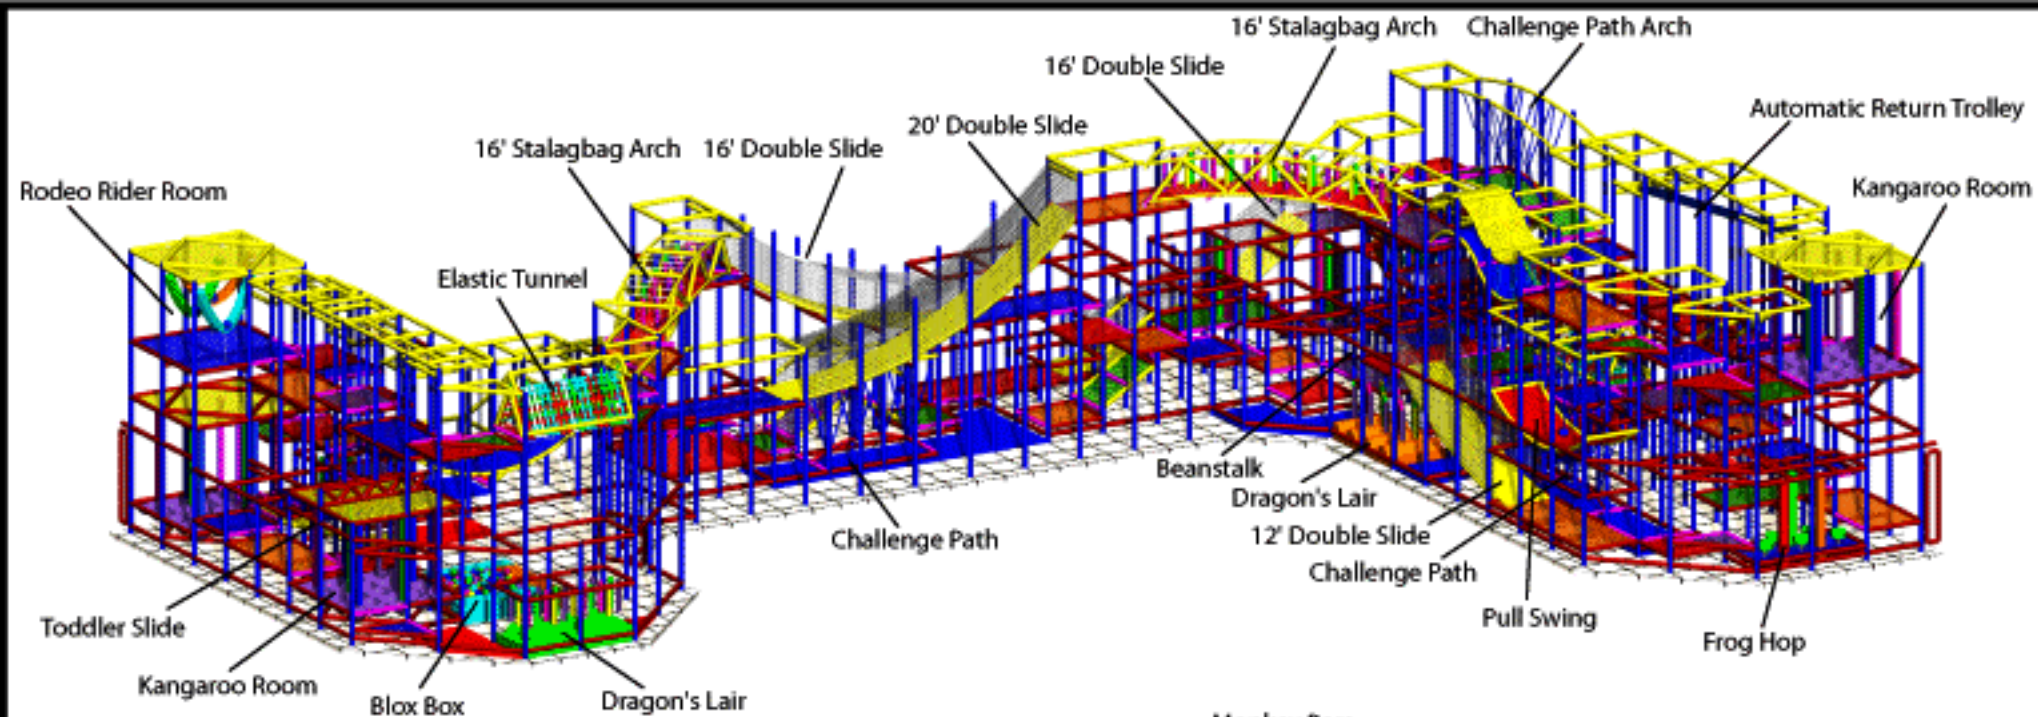

PLAYSMART™

Project:	Drawn by: TB
Size: 96' x 60' x 20' tall	Dwg #: 153
Date:	Rev: 0
Dwg Type: Perspectives	

Note: variety of color selections available for platforms, post foam, mats and covers

Renderings are for illustration purposes only. Actual product may vary in appearance.
 Not Shown but included: No-Climb containment netting.

Toddler Entrance

PLAYSMART™

Project:	Size: 96' x 60' x 20' tall	Drawn by: TB
Date:		Dwg #:153
Dwg Type: Perspectives		Rev: 0

Accessories to include:
 tuffpad post padding,
 no-climb safety netting,
 durable thresholds

PLAYSMART™

Project:

Size: 96' x 60' x 20' tall

Date:

Dwg Type: Events

Drawn by: TB

Dwg #: 153

Rev: 0

PLAYSMART™

Project:

Size: 96' x 60' x 20' tall

Date:

Dwg Type: Dimensions

Drawn by: TB

Dwg #:153

Rev: 0