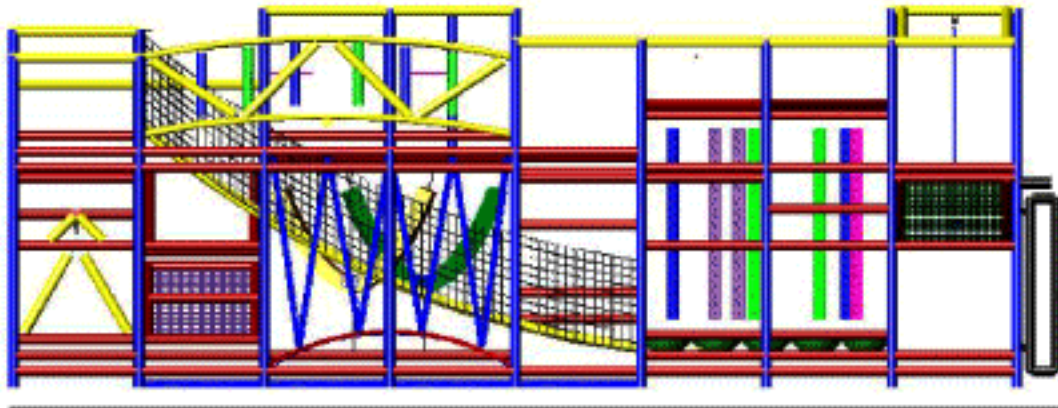

Accessories to include:

tuffpad post padding,
no-climb safety netting,
durable thresholds

PLAYSMART™

Project:

Size: 32' x 16' x 12' tall

Date:

Dwg Type: Events

Drawn by: TG

Dwg #: 154

Rev: 0

Front View

34'

Top View

Right Side View

12' - 3"

18'