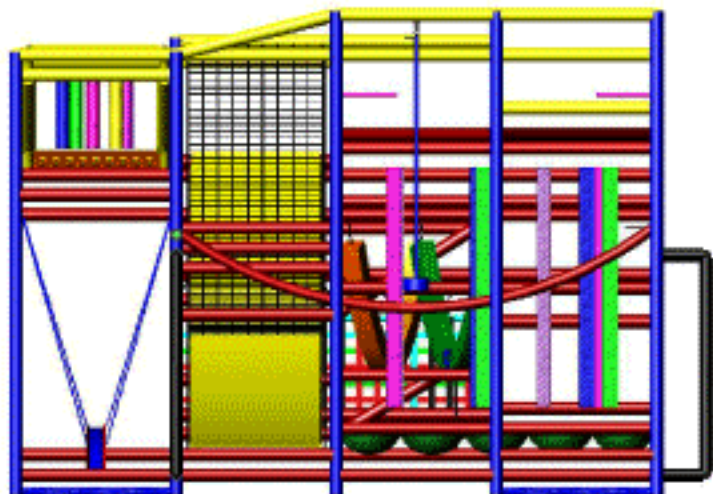

Dwg #: 154

Rev: 0

Front View

34'

Top View

Right Side View

12' - 3"

18'

PLAYSMART™

Project:

Size: 32' x 16' x 12' tall

Date:

Dwg Type: Dimensions

Drawn by: TG

Dwg #: 154

Rev: 0