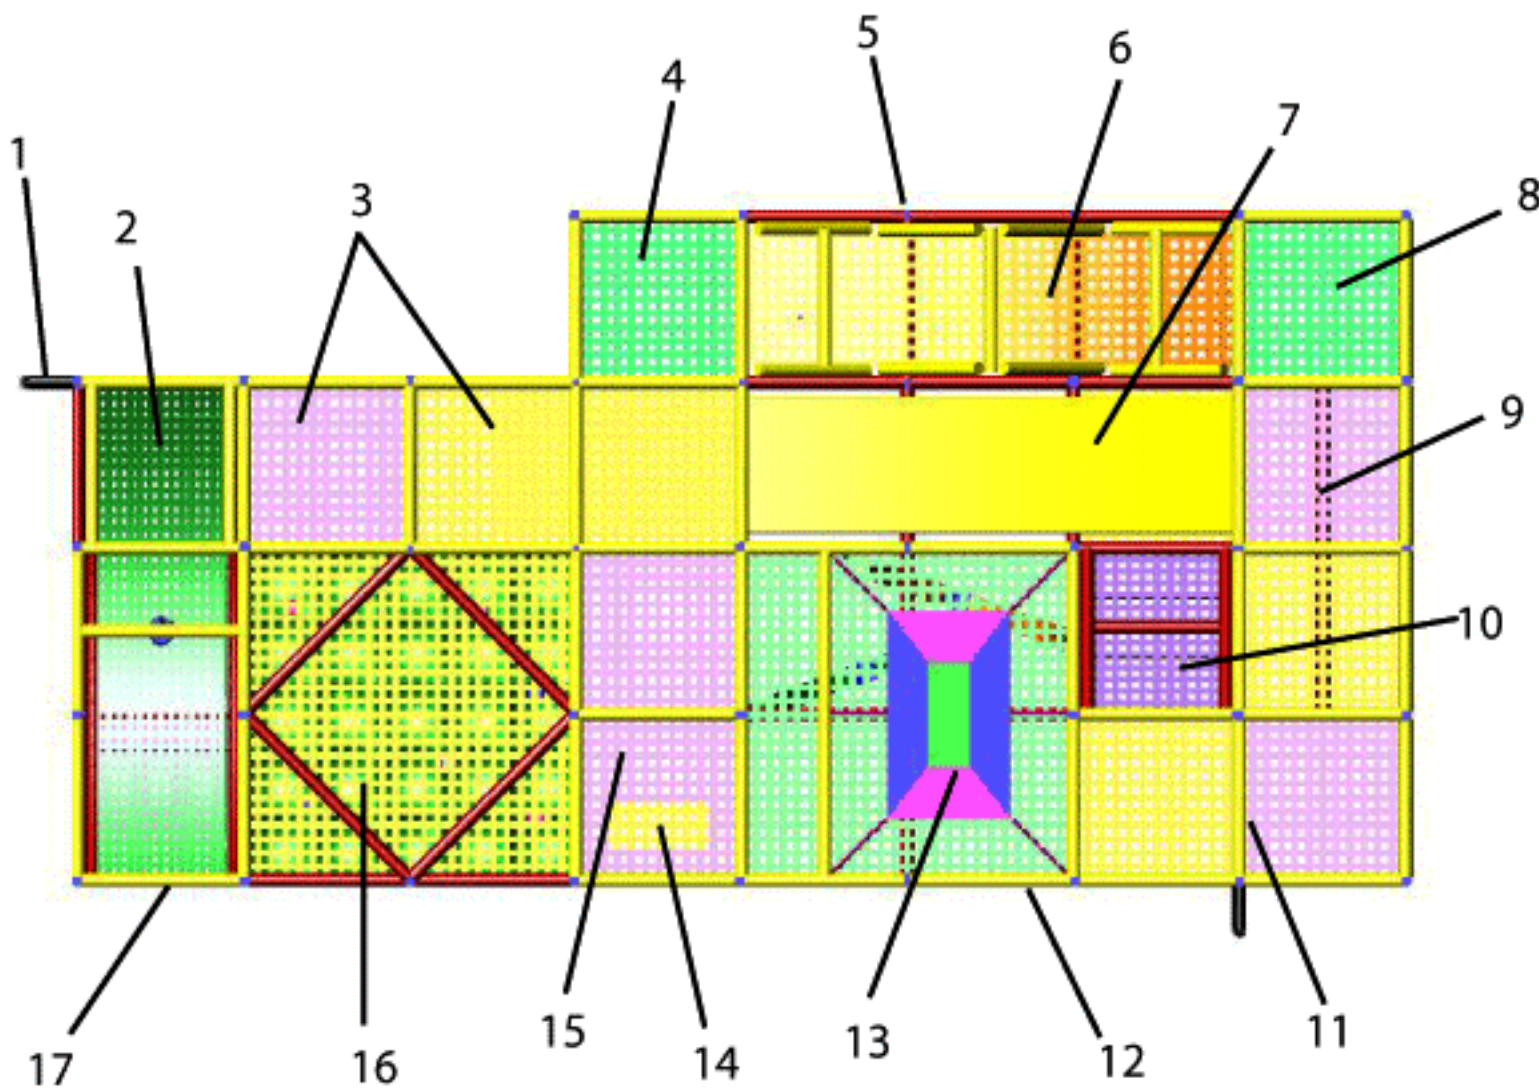

Entrance/Exit

Note: variety of color selections available for platforms, post foam, mats and covers

Renderings are for illustration purposes only. Actual product may vary in appearance. Not Shown but included: No-Climb containment netting.

PLAYSMART™

Project:	Size: 32' x 16' x 12' tall	Drawn by: TG
Date:	Dwg #: 154	Rev: 0
Dwg Type: Perspectives		

Play Elements:

1. Maintenance Access Gate
2. Swing
3. Transition Platforms
4. Transition Platform
5. Challenge Path
6. Stalagbag Arch
7. Slide
8. Transition Platform
9. Slide Take-Off
10. Ramp
11. Web Elevator
12. Rodeo Riders
13. Magic Carpet
14. Transition Platforms
15. Cave Climb
16. Kangaroo Room
17. Transition Platform
18. (6) Floor Mats

Dwg #: 154

Rev: 0

Front View

34'

Top View

Right Side View

12' - 3"

18'

PLAYSMART™

Project:

Size: 32' x 16' x 12' tall

Date:

Dwg Type: Dimensions

Drawn by: TG

Dwg #: 154

Rev: 0