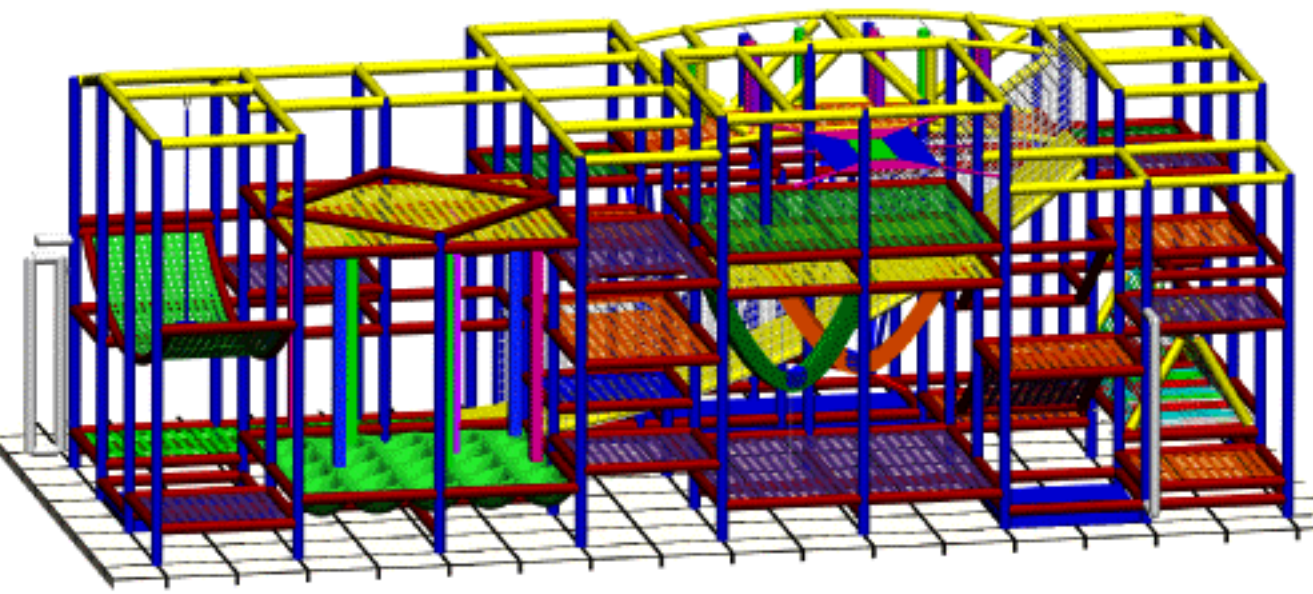

Entrance/Exit

Note: variety of color selections available for platforms, post foam, mats and covers

Renderings are for illustration purposes only. Actual product may vary in appearance. Not Shown but included: No-Climb containment netting.

PLAYSMART™

Project:	Size: 32' x 16' x 12' tall	Drawn by: TG
Date:	Dwg #: 154	Rev: 0
Dwg Type: Perspectives		

Play Elements:

1. Maintenance Access Gate
2. Swing
3. Transition Platforms
4. Transition Platform
5. Challenge Path
6. Stalagbag Arch
7. Slide
8. Transition Platform
9. Slide Take-Off
10. Ramp
11. Web Elevator
12. Rodeo Riders
13. Magic Carpet
14. Transition Platforms
15. Cave Climb
16. Kangaroo Room
17. Transition Platform
18. (6) Floor Mats

Accessories to include:

tuffpad post padding,
no-climb safety netting,
durable thresholds

PLAYSMART™

Project:

Size: 32' x 16' x 12' tall

Date:

Dwg Type: Events

Drawn by: TG

Dwg #: 154

Rev: 0

Front View

34'

Top View

Right Side View

12' - 3"

18'