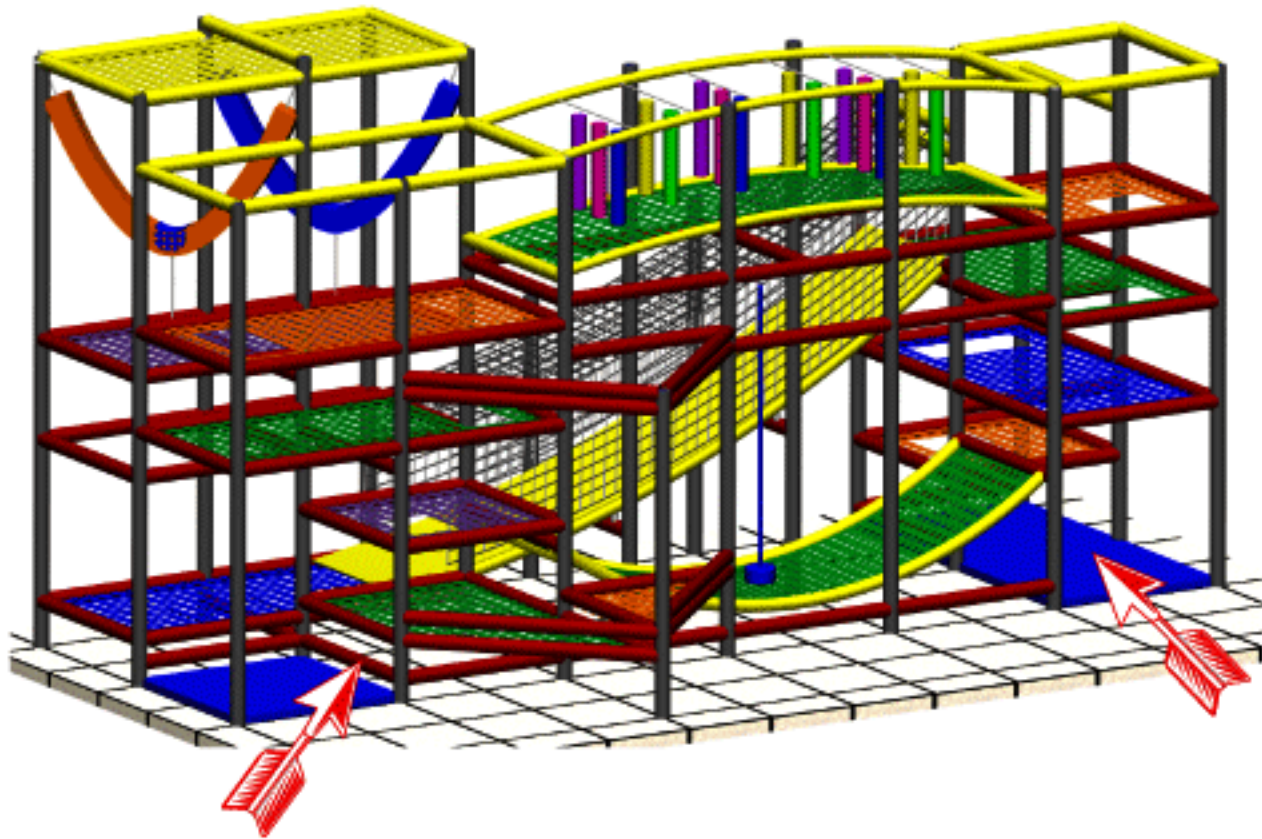

Play Components:

- Slide
- Swing
- Rodeo Riders
- Cave Climbs
- Stalagbag Arch
- Transition Web Platform
- Floor Mats

**Note:** variety of color selections available for platforms, post foam, mats and covers

Renderings are for illustration purposes only. Actual product may vary in appearance. Not Shown but included: No-Climb containment netting.

**PLAYSMART™**

Project:  
Size: 25' x 14' x 13' tall  
Date:  
Dwg Type: Perspectives