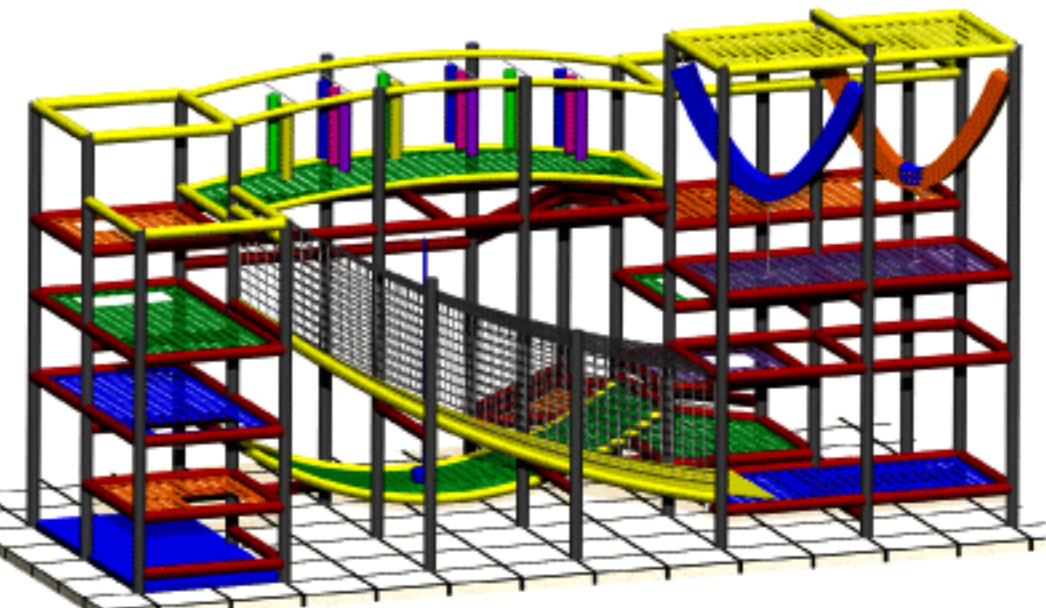

Play Components:

- Slide
- Swing
- Rodeo Riders
- Cave Climbs
- Stalagbag Arch
- Transition Web Platform
- Floor Mats

**Note:** variety of color selections available for platforms, post foam, mats and covers

Renderings are for illustration purposes only. Actual product may vary in appearance. Not Shown but included: No-Climb containment netting.

**PLAYSMART™**

Project:  
Size: 25' x 14' x 13' tall  
Date:  
Dwg Type: Perspectives